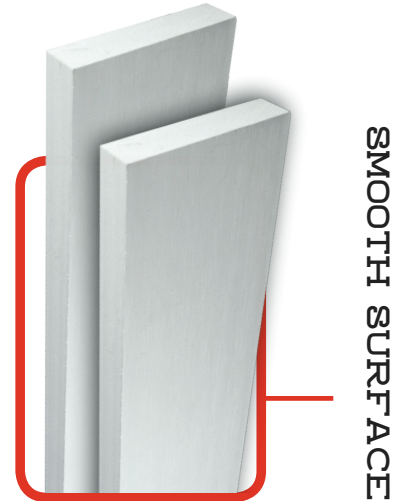

# THE MOST COST-EFFECTIVE TRIM IN THE MARKETPLACE

**TAKE YOUR  
PROJECT  
TO THE NEXT  
LEVEL.**

**RAZOR TRIM OFFERS A COST-EFFECTIVE  
ADDITION TO ANY HOME EXTERIOR.**

Your attention to quality and detail has never been more important. Razor Trim highlights the architectural features of your home and makes for head turning curb appeal –without rotting, peeling or fading.

- ★ Available in standard 16' lengths
- ★ Our trim is cut to keep the edges clean and dimensionally accurate with true 90° angles
- ★ We offer Smooth Matte finish

## TRIM BOARD DIMENSIONS

NOM WIDTH	NET WIDTH
4"	3-1/2"
6"	5-1/2"
8"	7-1/4"
10"	9-1/4"
12"	11-1/4"
16"	15-3/4"

**EASY TO INSTALL WITH  
STANDARD TOOLS**

**JUST SOAP + WATER  
TO CLEAN**

**WATER  
RESISTANT**