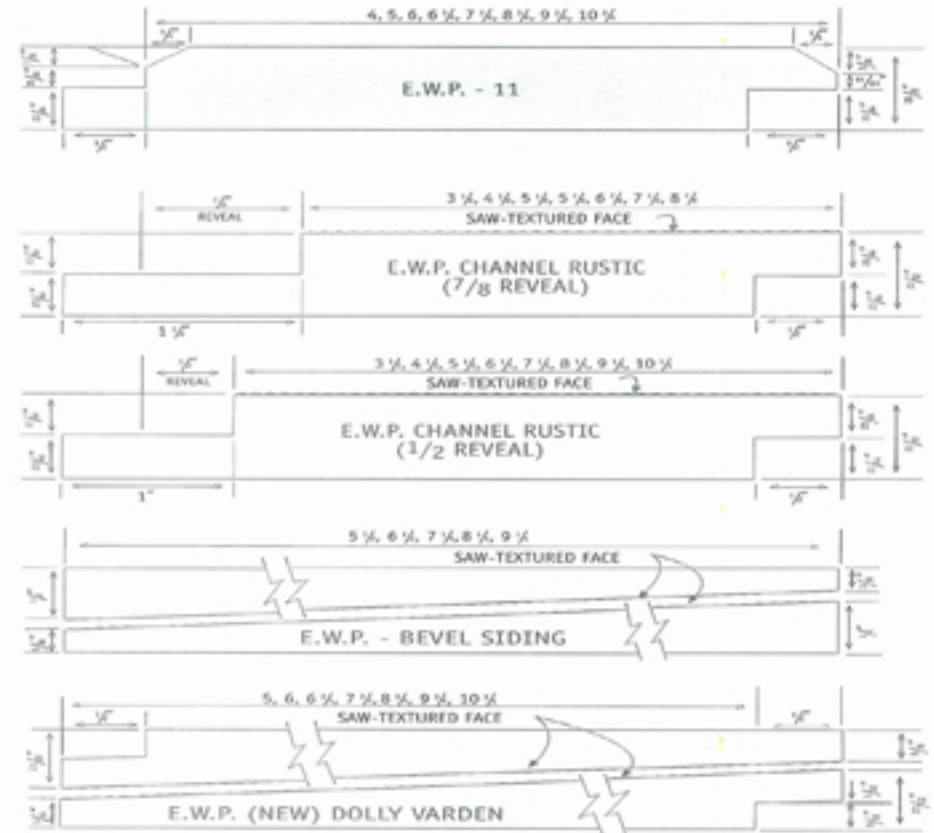

EASTERN PATTERN CHART

IN STOCK EWP

Eastern White Pine, premium knotty grade.

We can order almost any of the patterns, with 2 patterns kept in stock:

WP4 in 1x6 and 1x8

Edge and Center Bead in 1x6 and 1x8