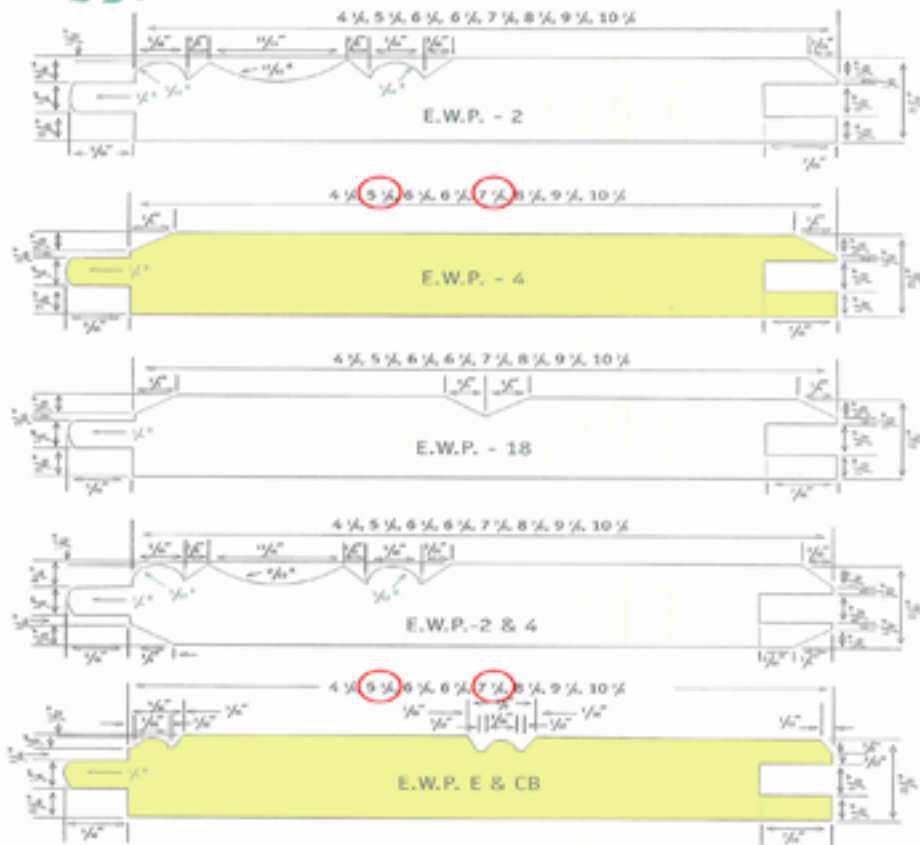

EASTERN PATTERN CHART

IN STOCK EWP

Eastern White Pine, premium knotty grade.

We can order almost any of the patterns, with 2 patterns kept in stock:

WP4 in 1x6 and 1x8

Edge and Center Bead in 1x6 and 1x8