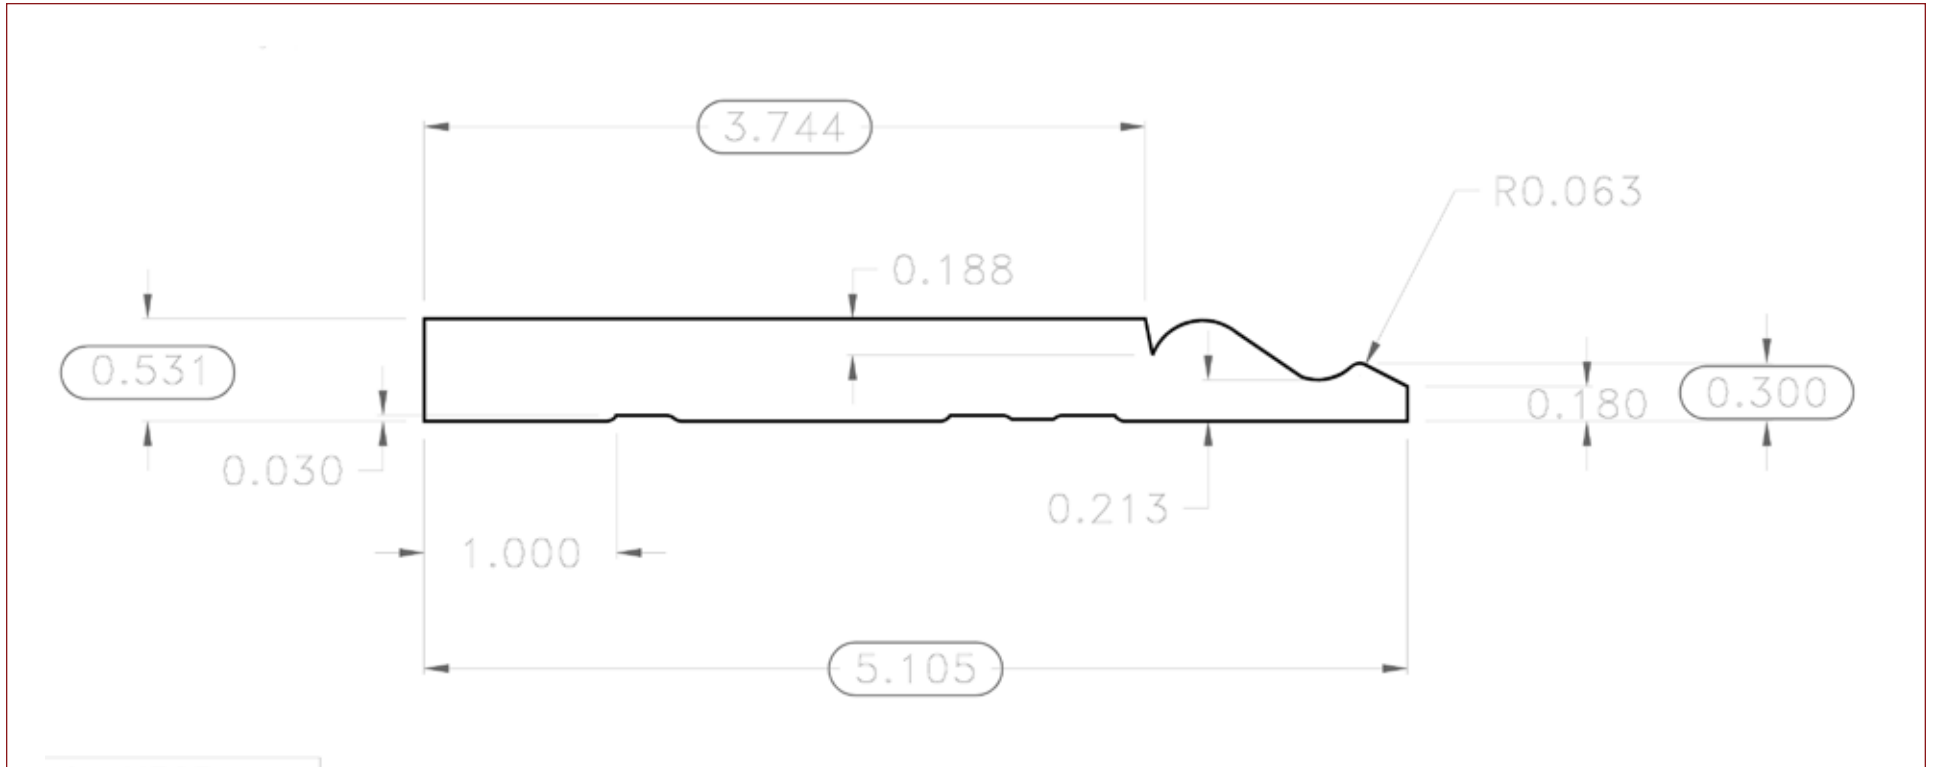

PS4044BS Base

Princeton Forest Products • 54 Governor Dukakis Drive • P.O. Box 116
Orange, MA 01364 • www.princetonforestproducts.com • 800-504-8044

Pro-Series

PROFILE COLLECTION

PS4050BS Base

3

Pro-Series

PROFILE COLLECTION