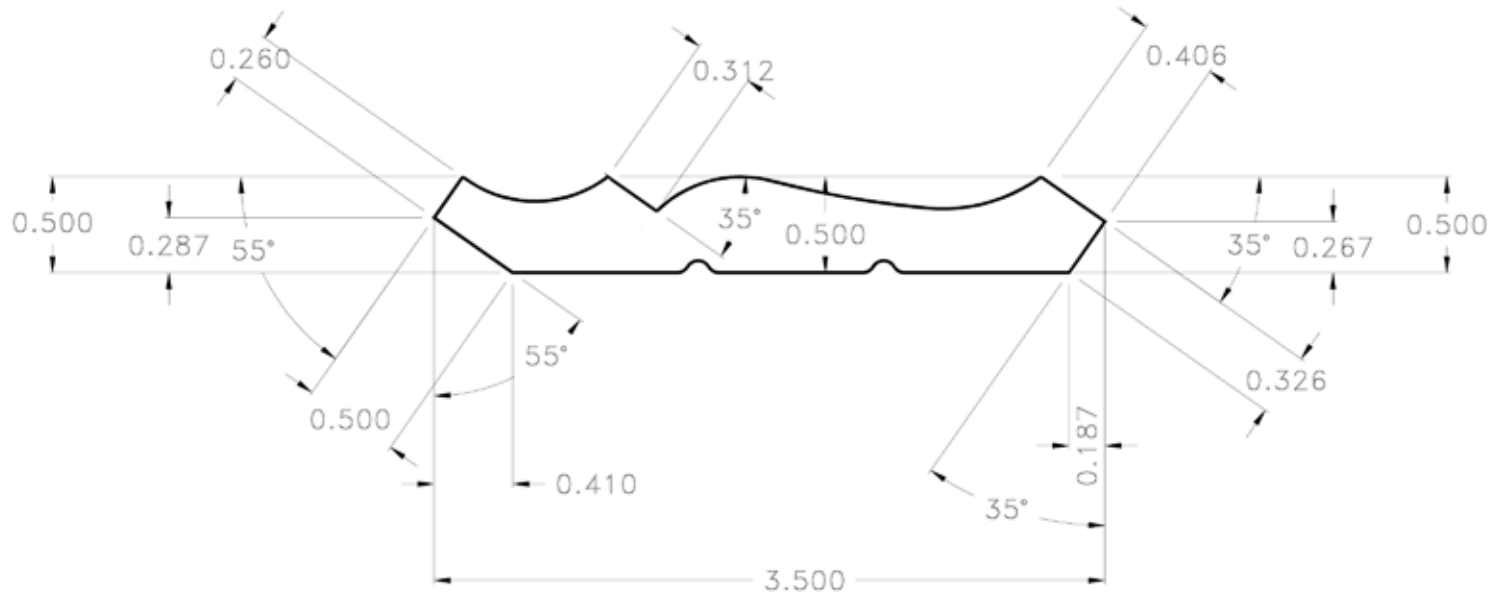

Pro-Series

PROFILE COLLECTION

PS385CR Crown

Princeton Forest Products • 54 Governor Dukakis Drive • P.O. Box 116
Orange, MA 01364 • www.princetonforestproducts.com • 800-504-8044