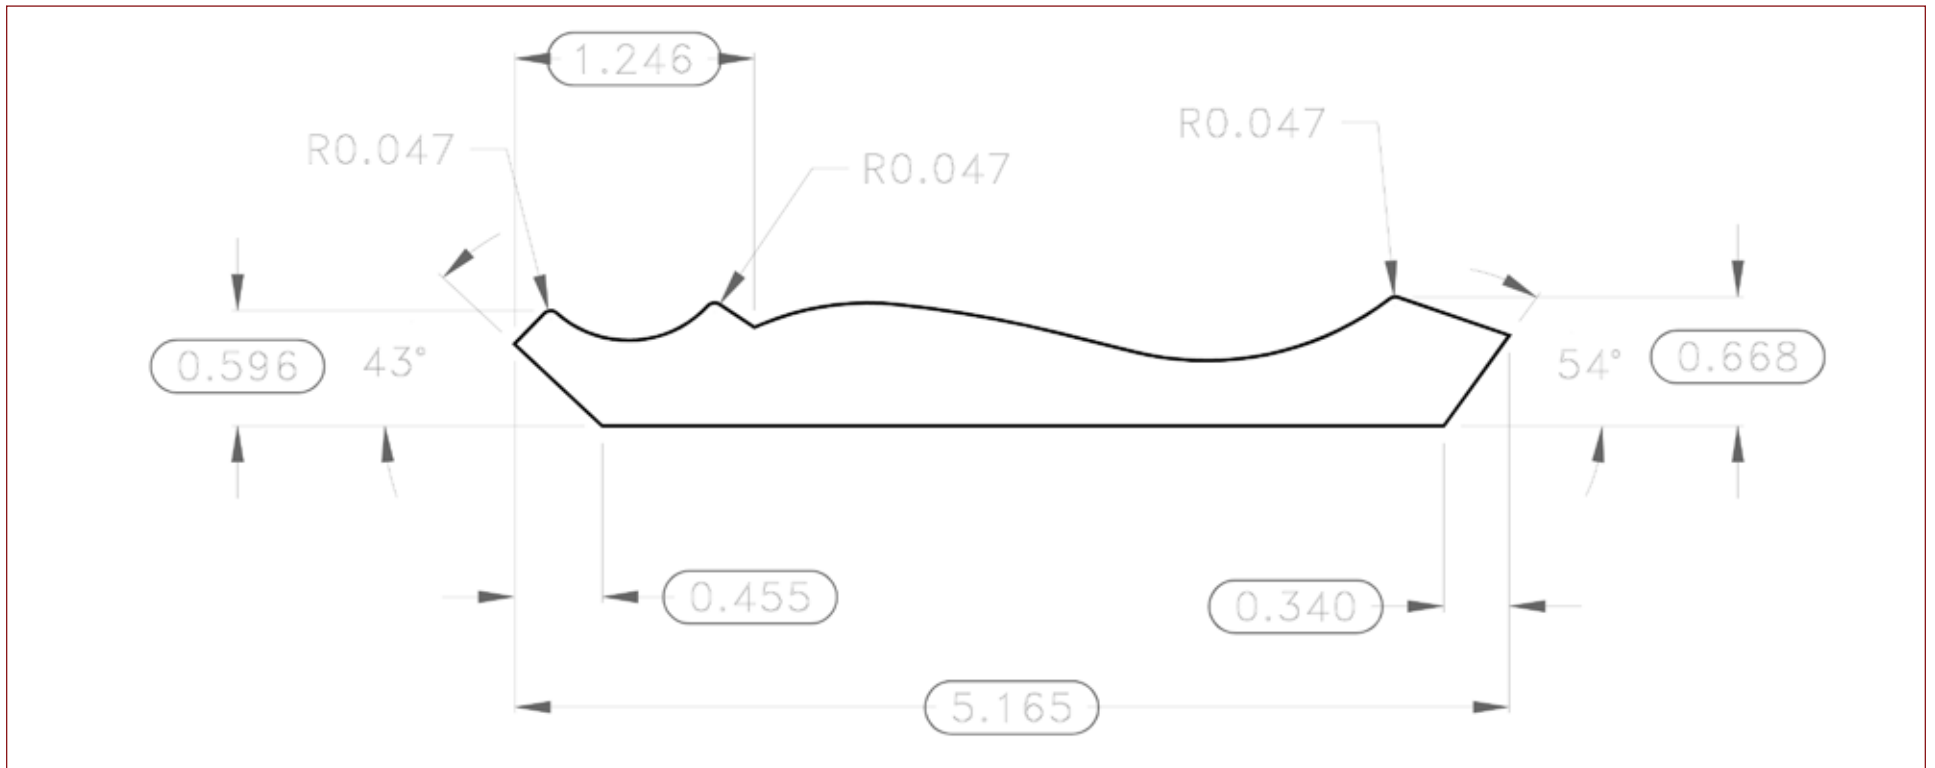

Pro-Series

PROFILE COLLECTION

PS4066CR Crown

Princeton Forest Products • 54 Governor Dukakis Drive • P.O. Box 116
Orange, MA 01364 • www.princetonforestproducts.com • 800-504-8044