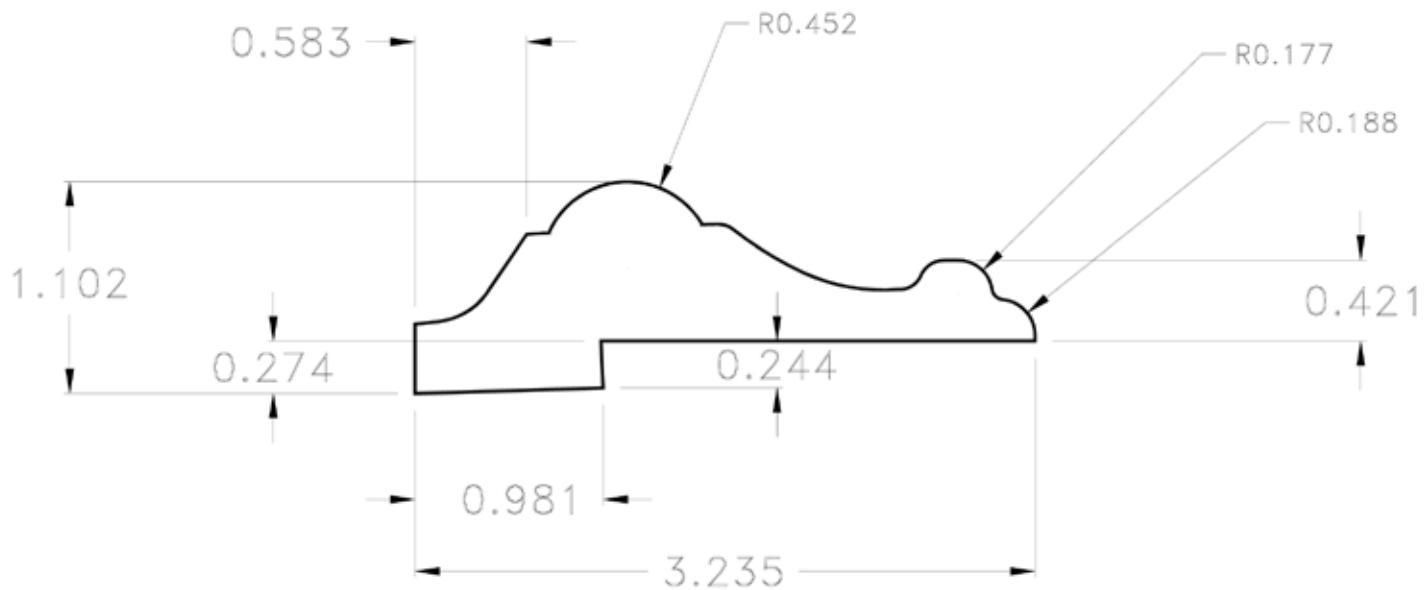

Pro-Series

PROFILE COLLECTION

PS4038CHR Chair Rail

Princeton Forest Products • 54 Governor Dukakis Drive • P.O. Box 116
Orange, MA 01364 • www.princetonforestproducts.com • 800-504-8044