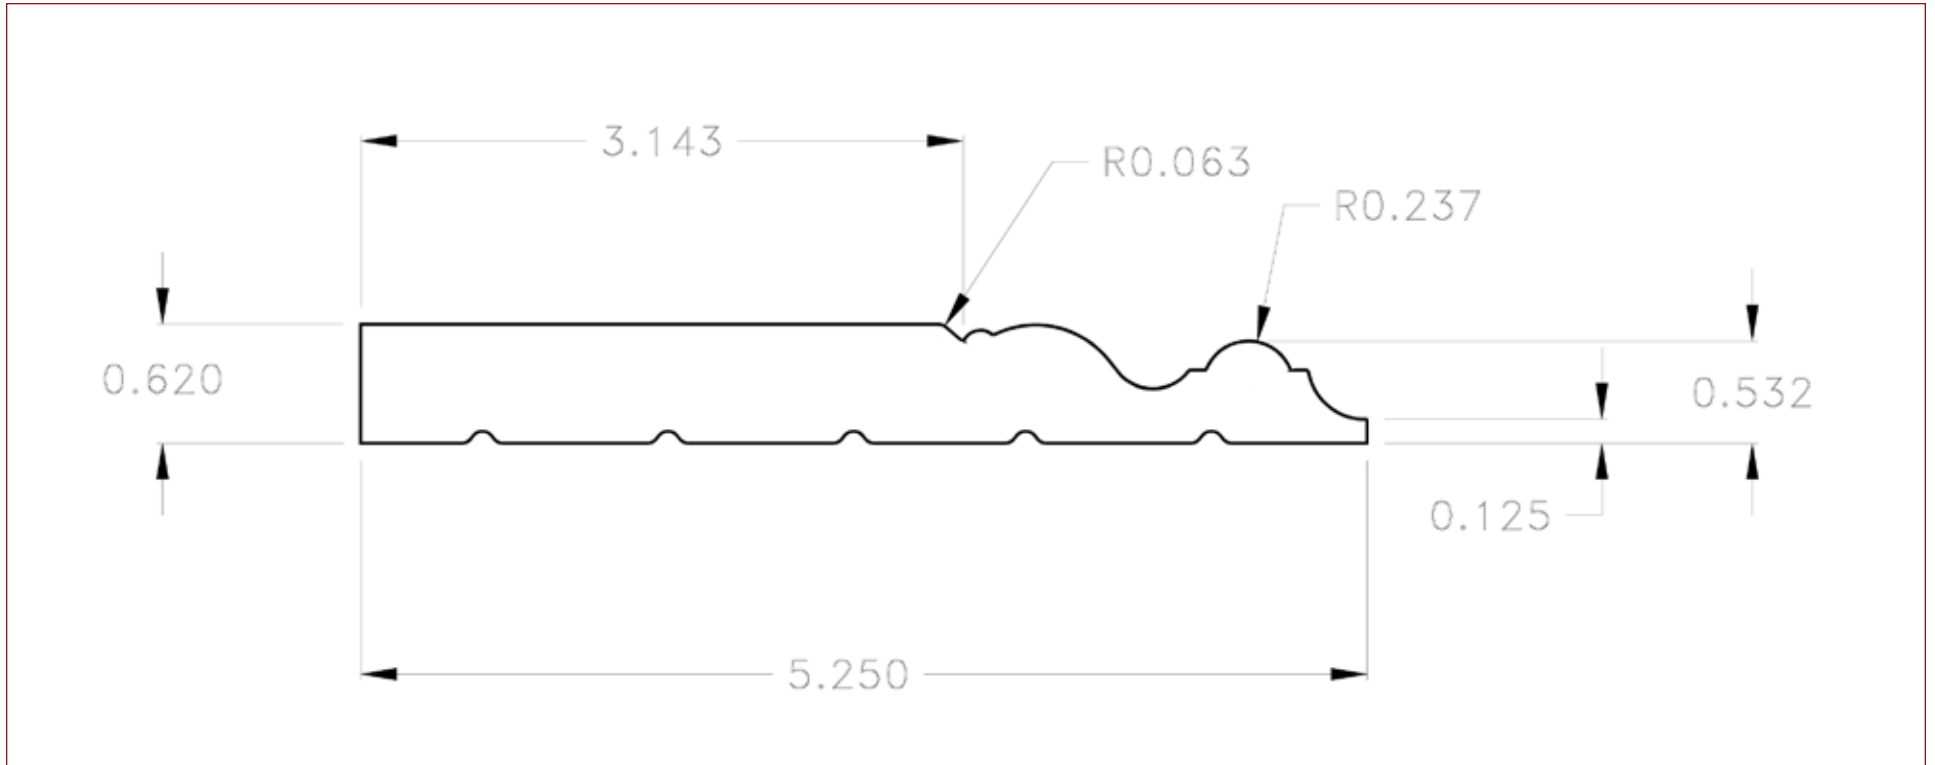

Pro-Series

PROFILE COLLECTION

PS4050BS Base

3