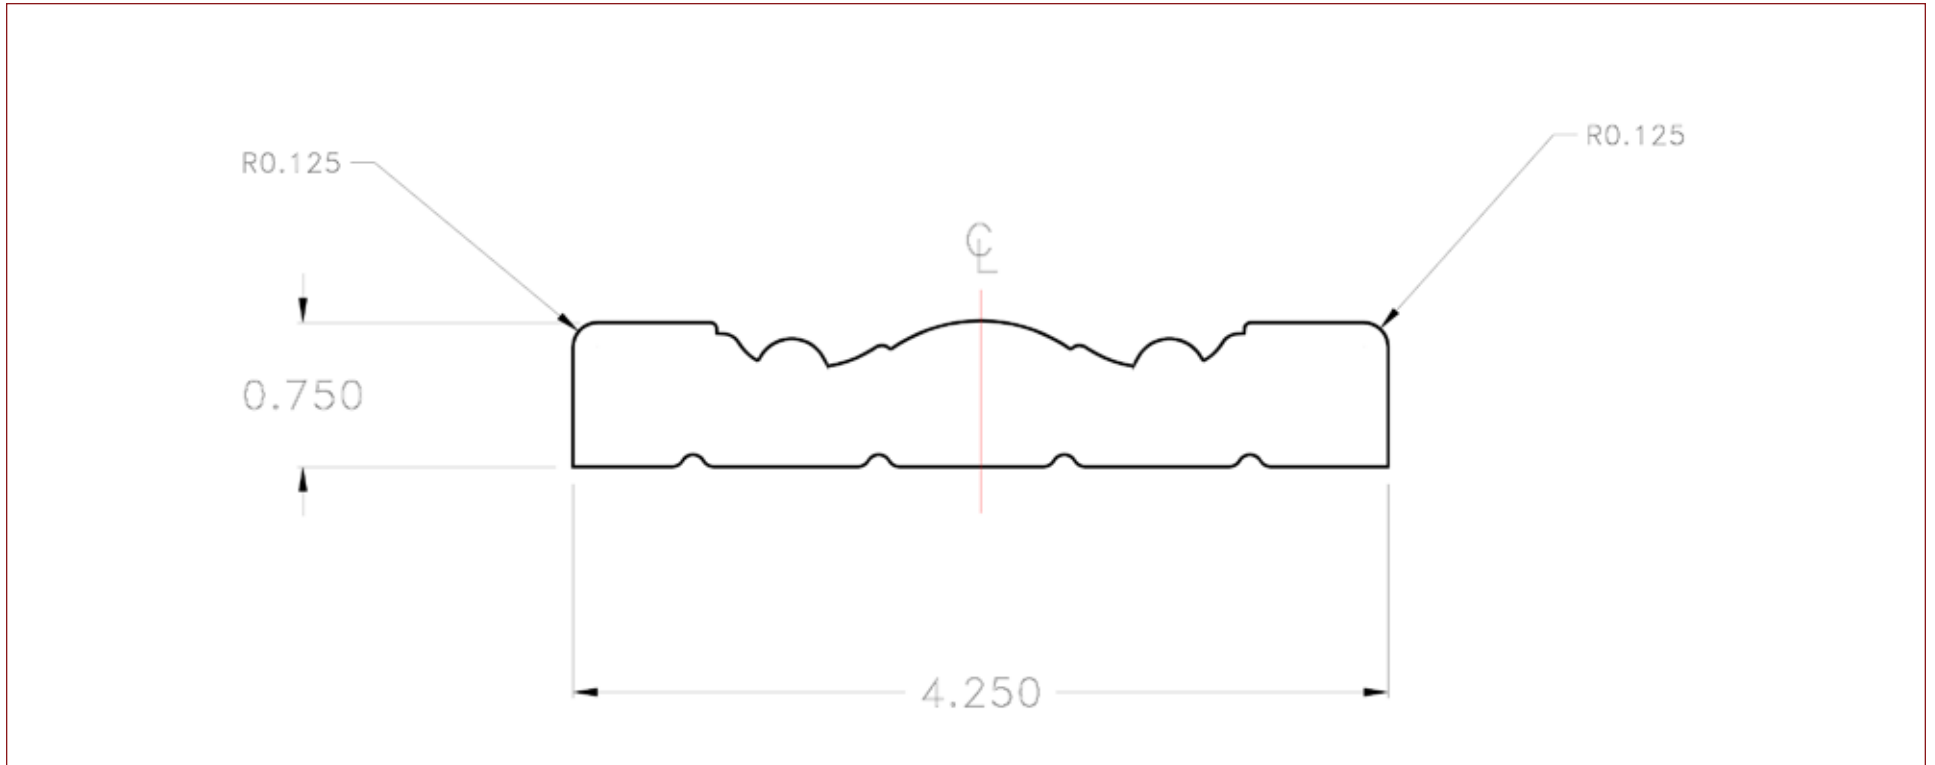

Pro-Series

PROFILE COLLECTION

PS4027CS Casing

Princeton Forest Products • 54 Governor Dukakis Drive • P.O. Box 116
Orange, MA 01364 • www.princetonforestproducts.com • 800-504-8044