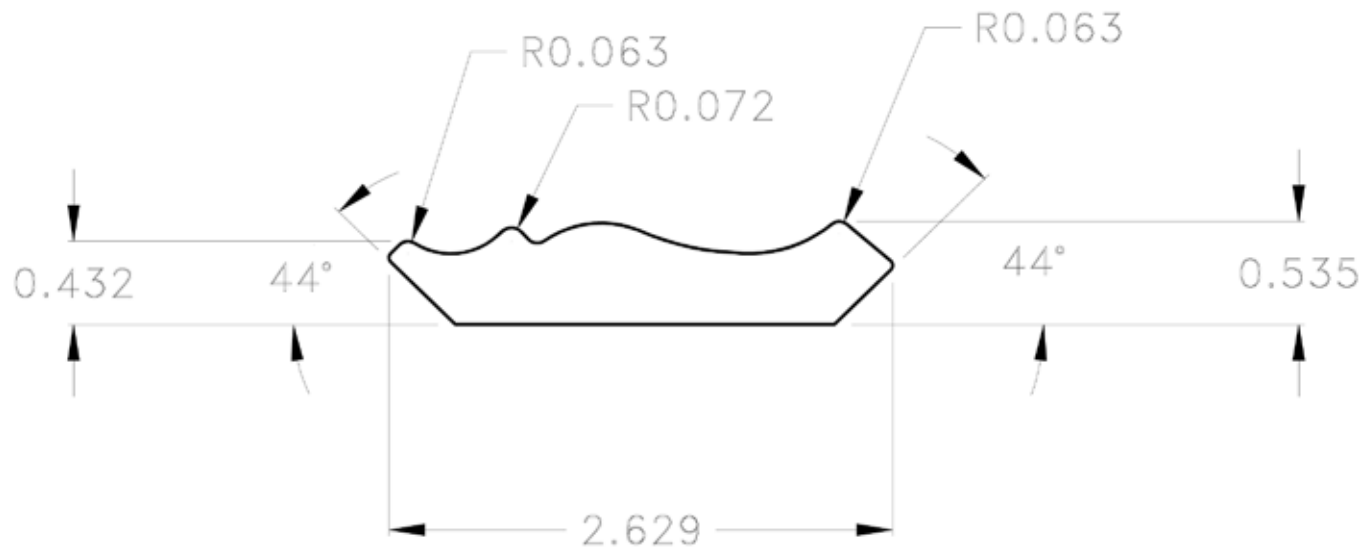

Pro-Series

PROFILE COLLECTION

PS4031CR Crown

Princeton Forest Products • 54 Governor Dukakis Drive • P.O. Box 116
Orange, MA 01364 • www.princetonforestproducts.com • 800-504-8044