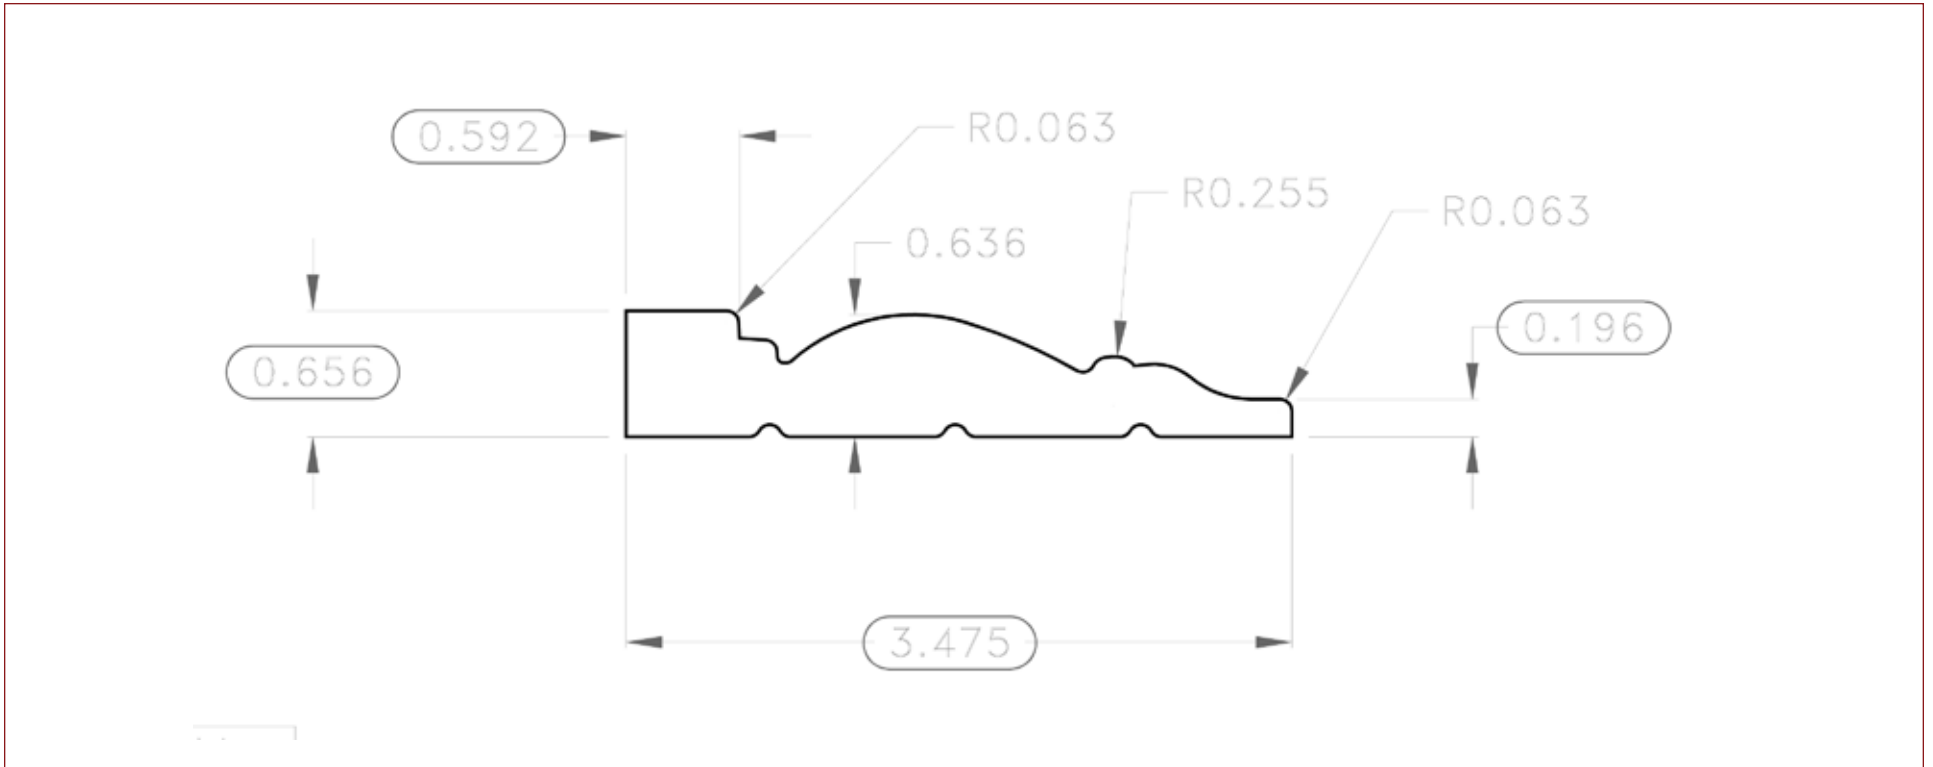

PROFILE COLLECTION

PS120CS Casing

32

Pro-Series

PROFILE COLLECTION

PS4039CS Casing

Princeton Forest Products • 54 Governor Dukakis Drive • P.O. Box 116
Orange, MA 01364 • www.princetonforestproducts.com • 800-504-8044