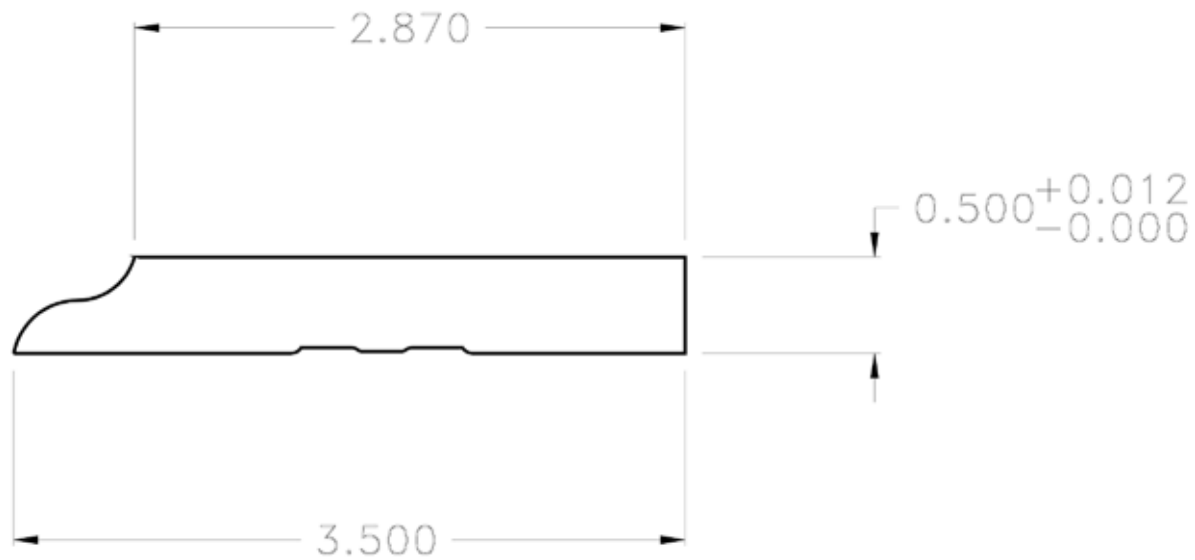

Pro-Series

PROFILE COLLECTION

PS115BS Base

Princeton Forest Products • 54 Governor Dukakis Drive • P.O. Box 116
Orange, MA 01364 • www.princetonforestproducts.com • 800-504-8044