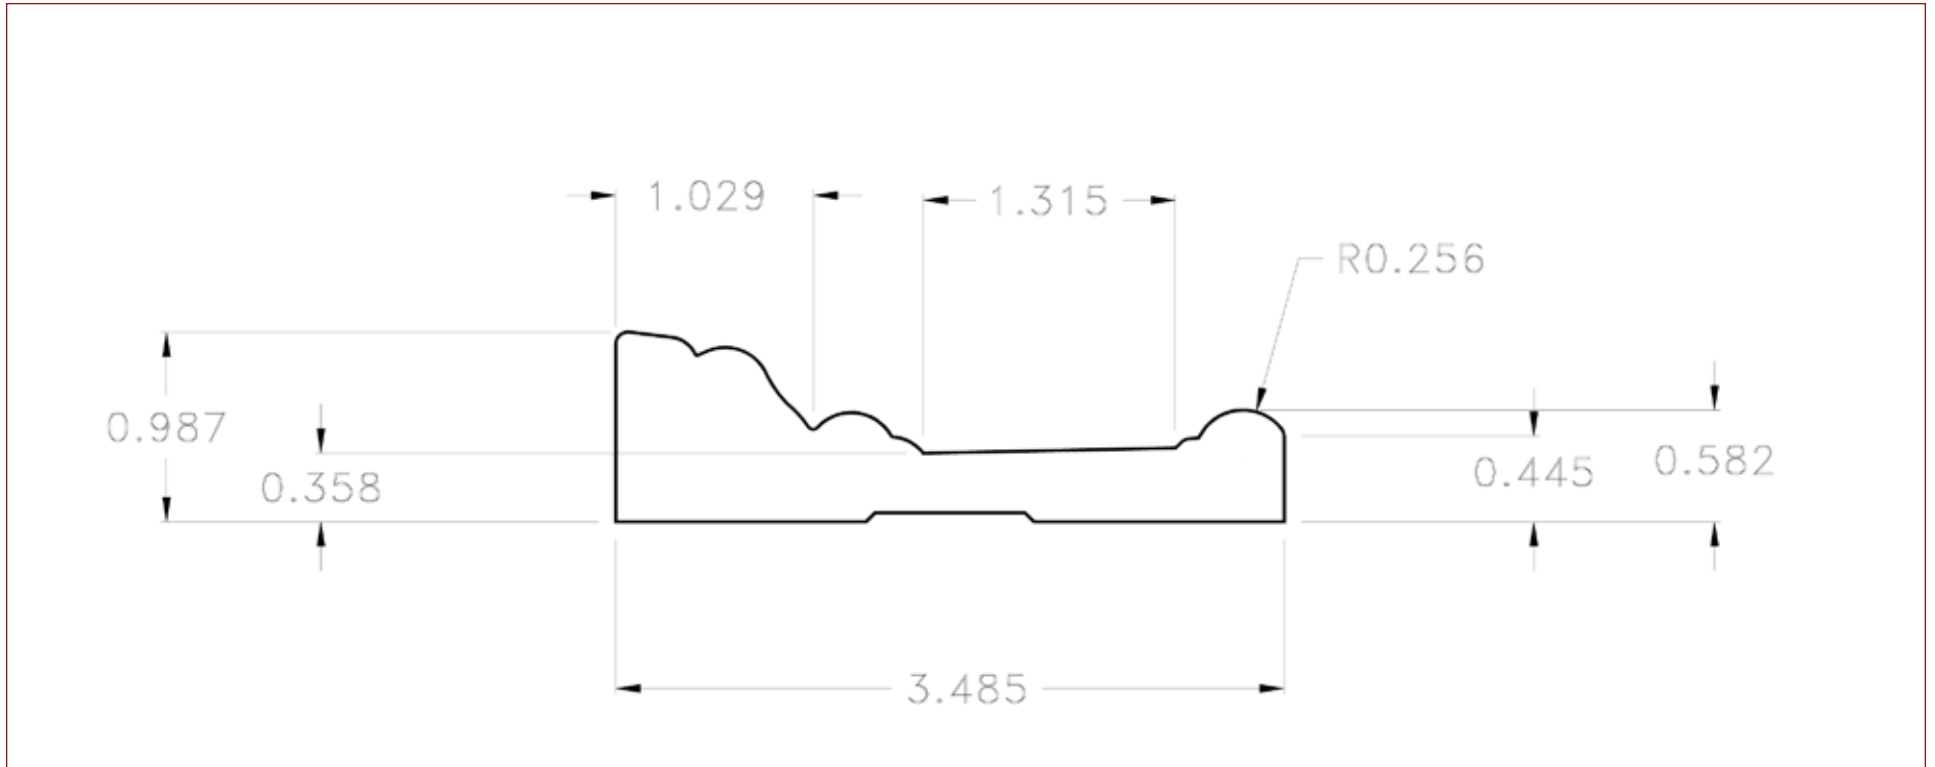

Pro-Series

PROFILE COLLECTION

PS134CS Casing

31