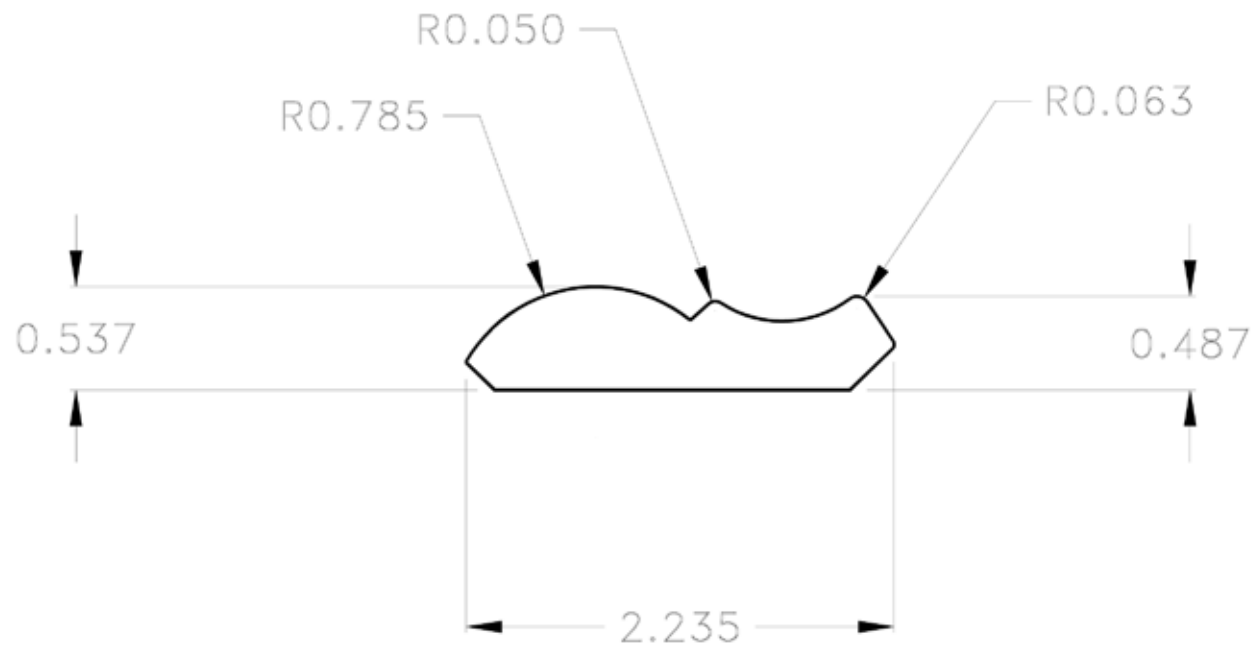

PROFILE COLLECTION

PS380BED Bed Mold

Princeton Forest Products • 54 Governor Dukakis Drive • P.O. Box 116
Orange, MA 01364 • www.princetonforestproducts.com • 800-504-8044

Pro-Series

PROFILE COLLECTION

PS4035BED Bed Mold