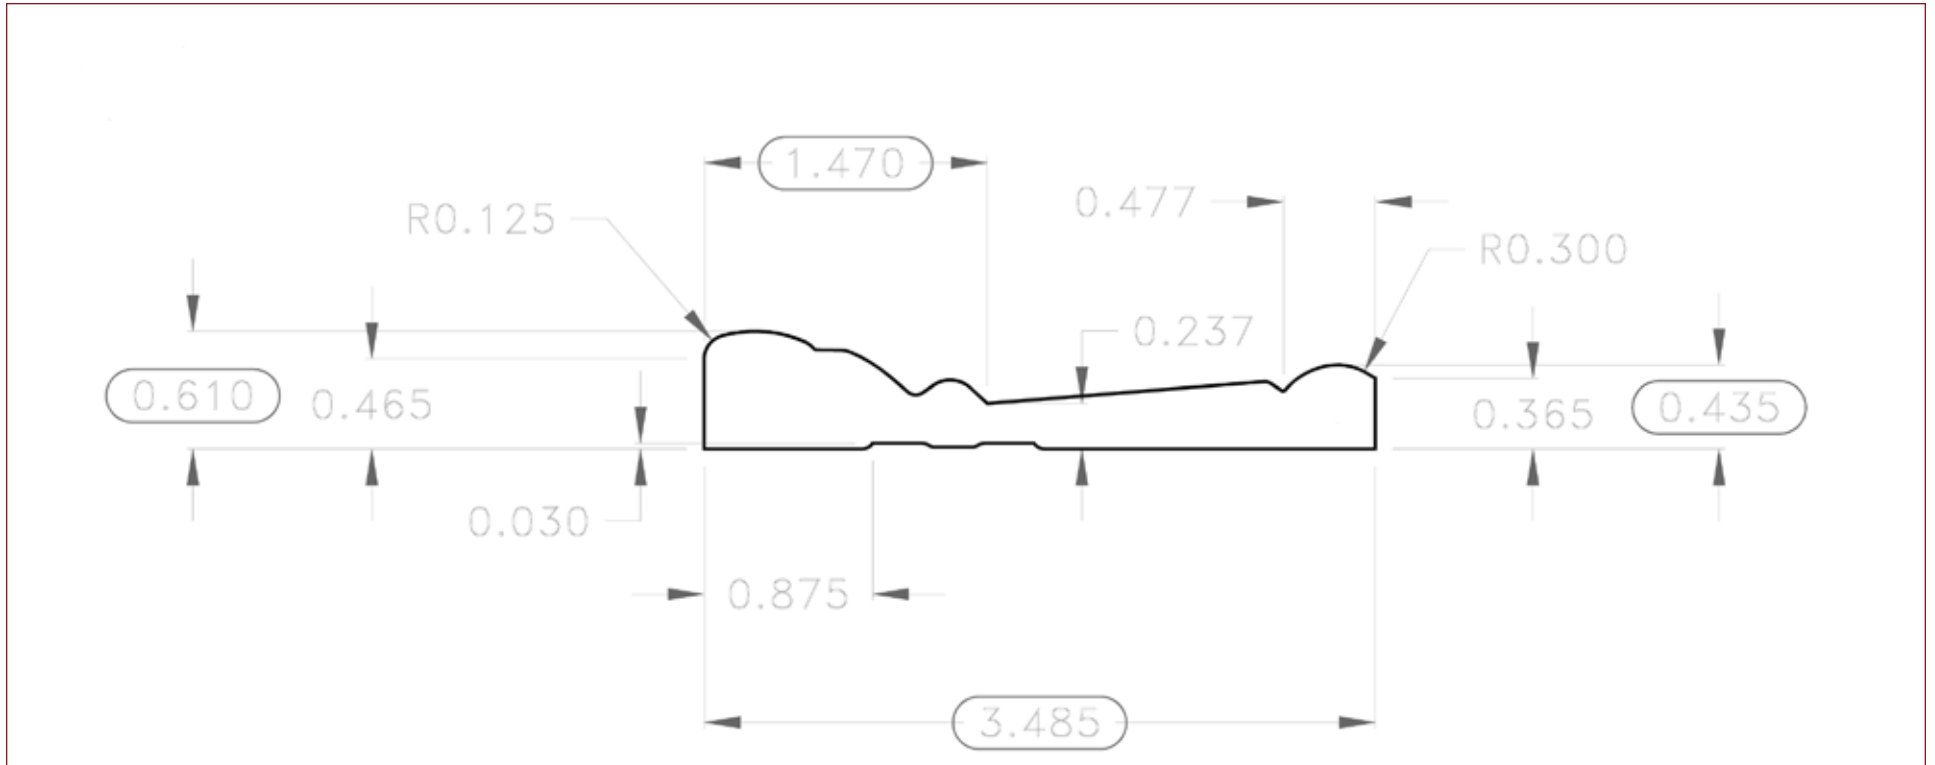

Pro-Series

PROFILE COLLECTION

PS4079CS Casing

Princeton Forest Products • 54 Governor Dukakis Drive • P.O. Box 116
Orange, MA 01364 • www.princetonforestproducts.com • 800-504-8044