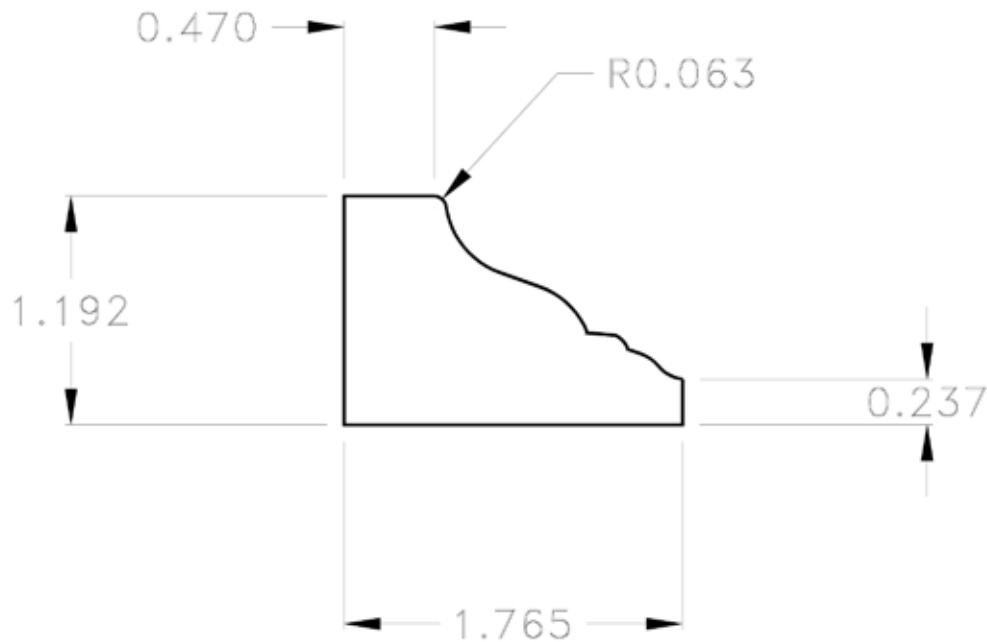

Pro-Series

PROFILE COLLECTION

PS4029CR Crown

Princeton Forest Products • 54 Governor Dukakis Drive • P.O. Box 116
Orange, MA 01364 • www.princetonforestproducts.com • 800-504-8044