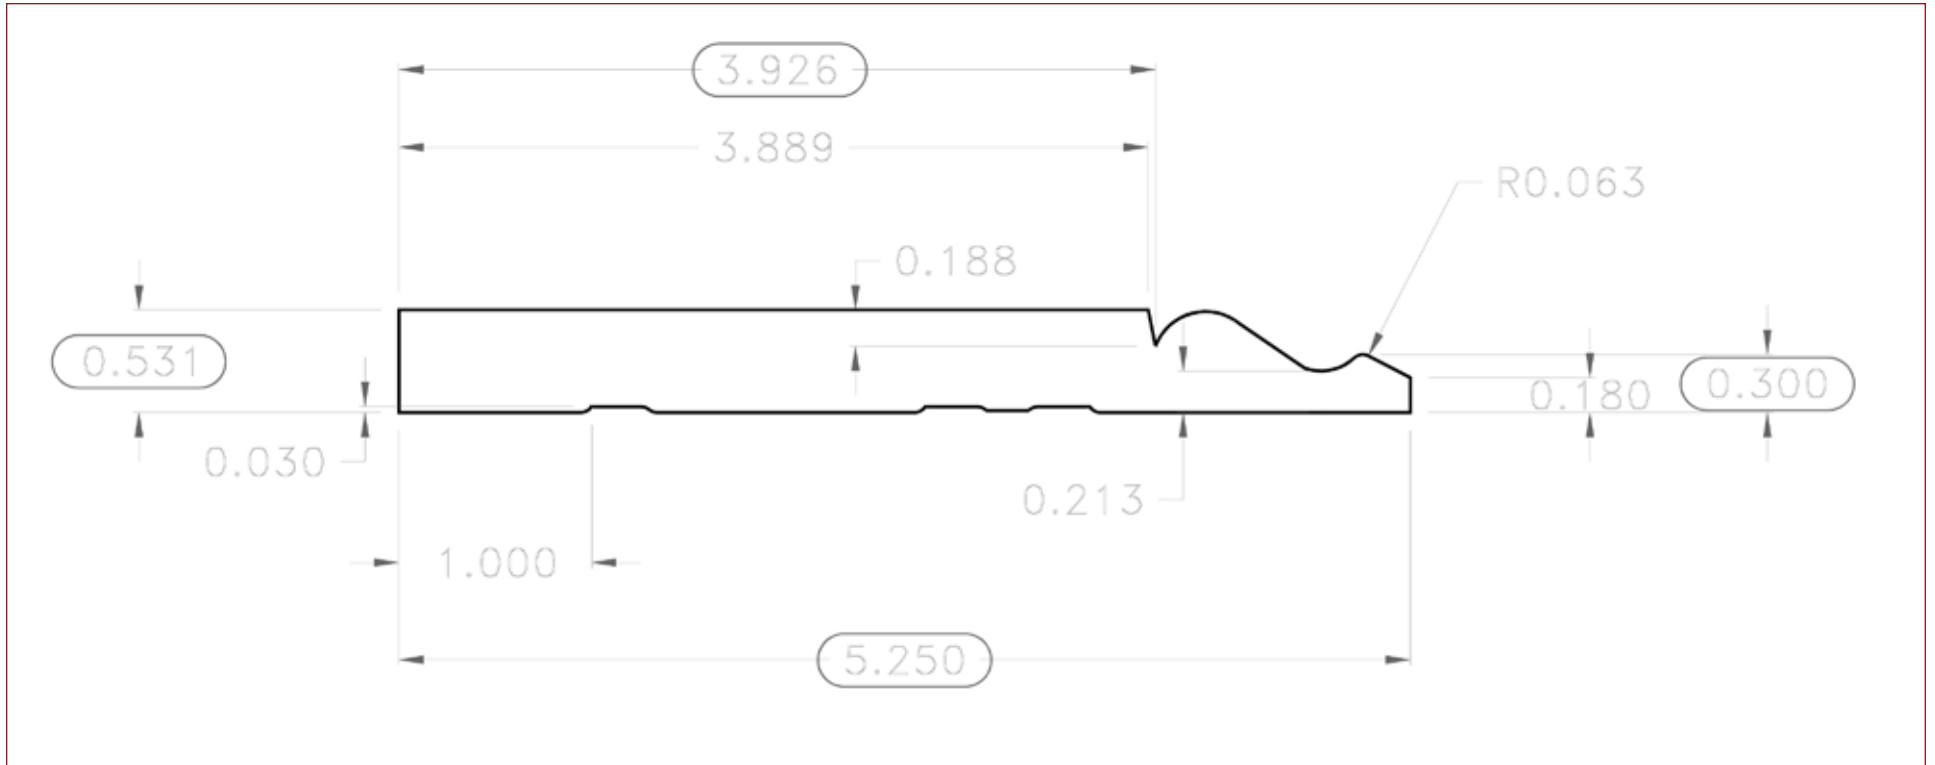

Pro-Series

PROFILE COLLECTION

PS4077BS Base

5