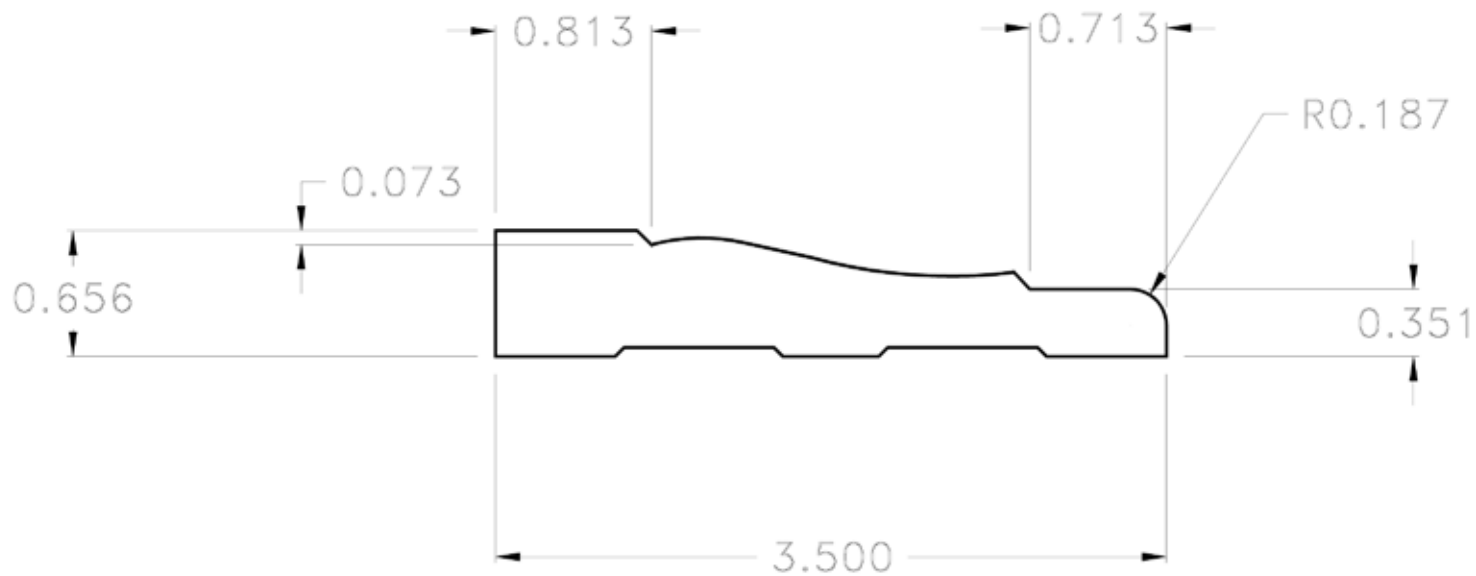

Pro-Series

PROFILE COLLECTION

PS190CS Casing

Princeton Forest Products • 54 Governor Dukakis Drive • P.O. Box 116
Orange, MA 01364 • www.princetonforestproducts.com • 800-504-8044