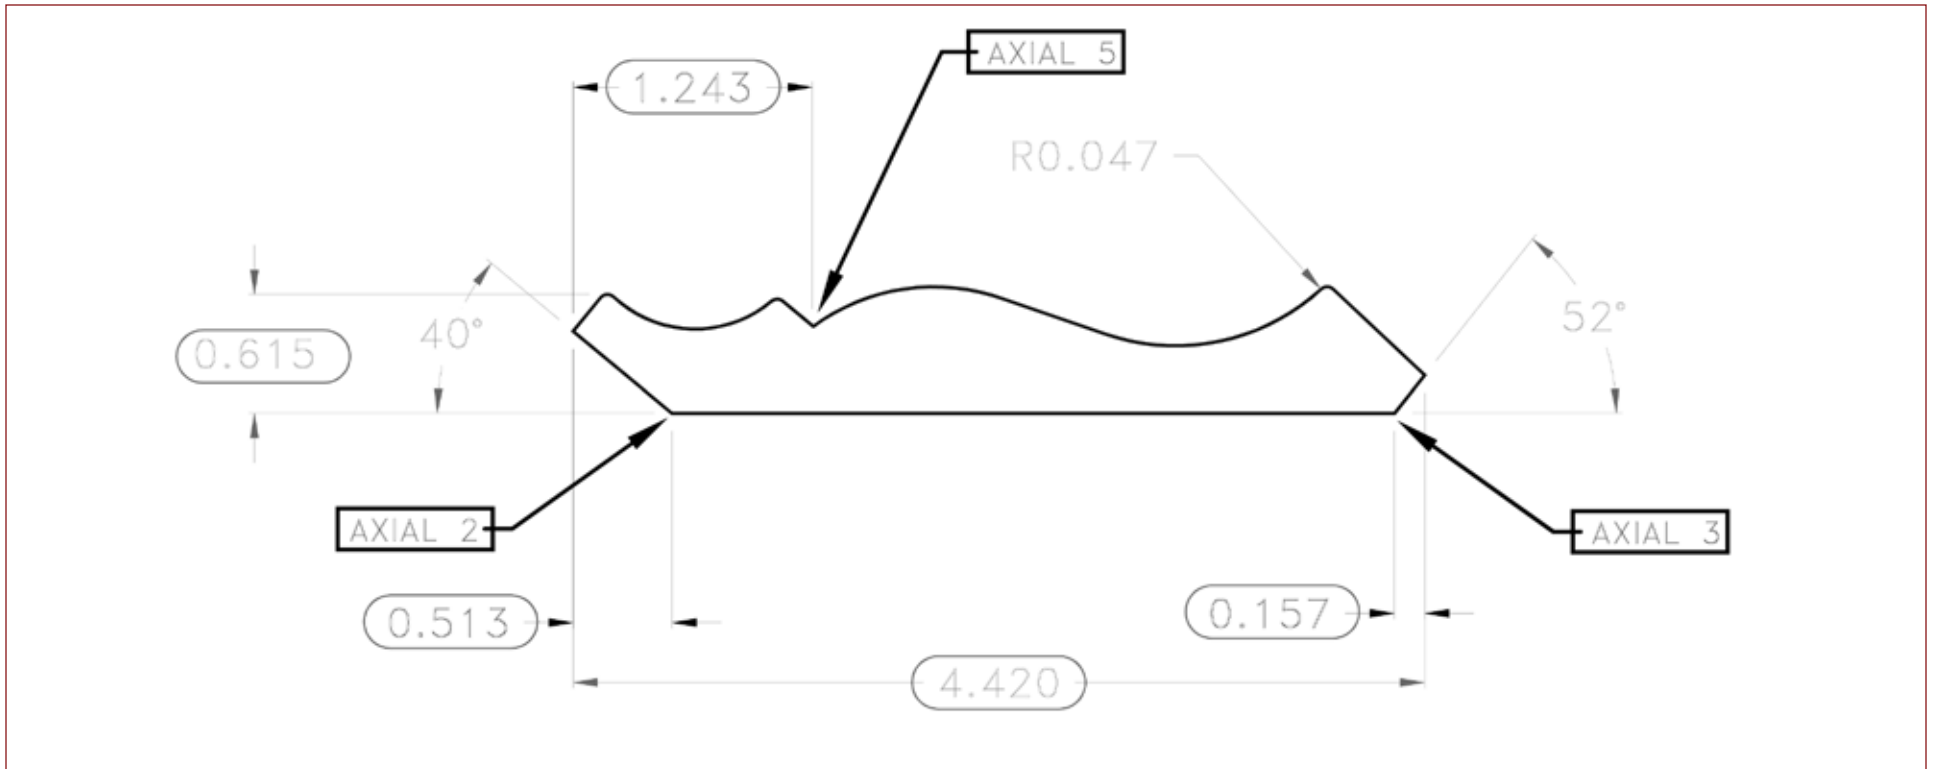

Pro-Series

PROFILE COLLECTION

PS4062CR Crown

Princeton Forest Products • 54 Governor Dukakis Drive • P.O. Box 116
Orange, MA 01364 • www.princetonforestproducts.com • 800-504-8044

Pro-Series

PROFILE COLLECTION