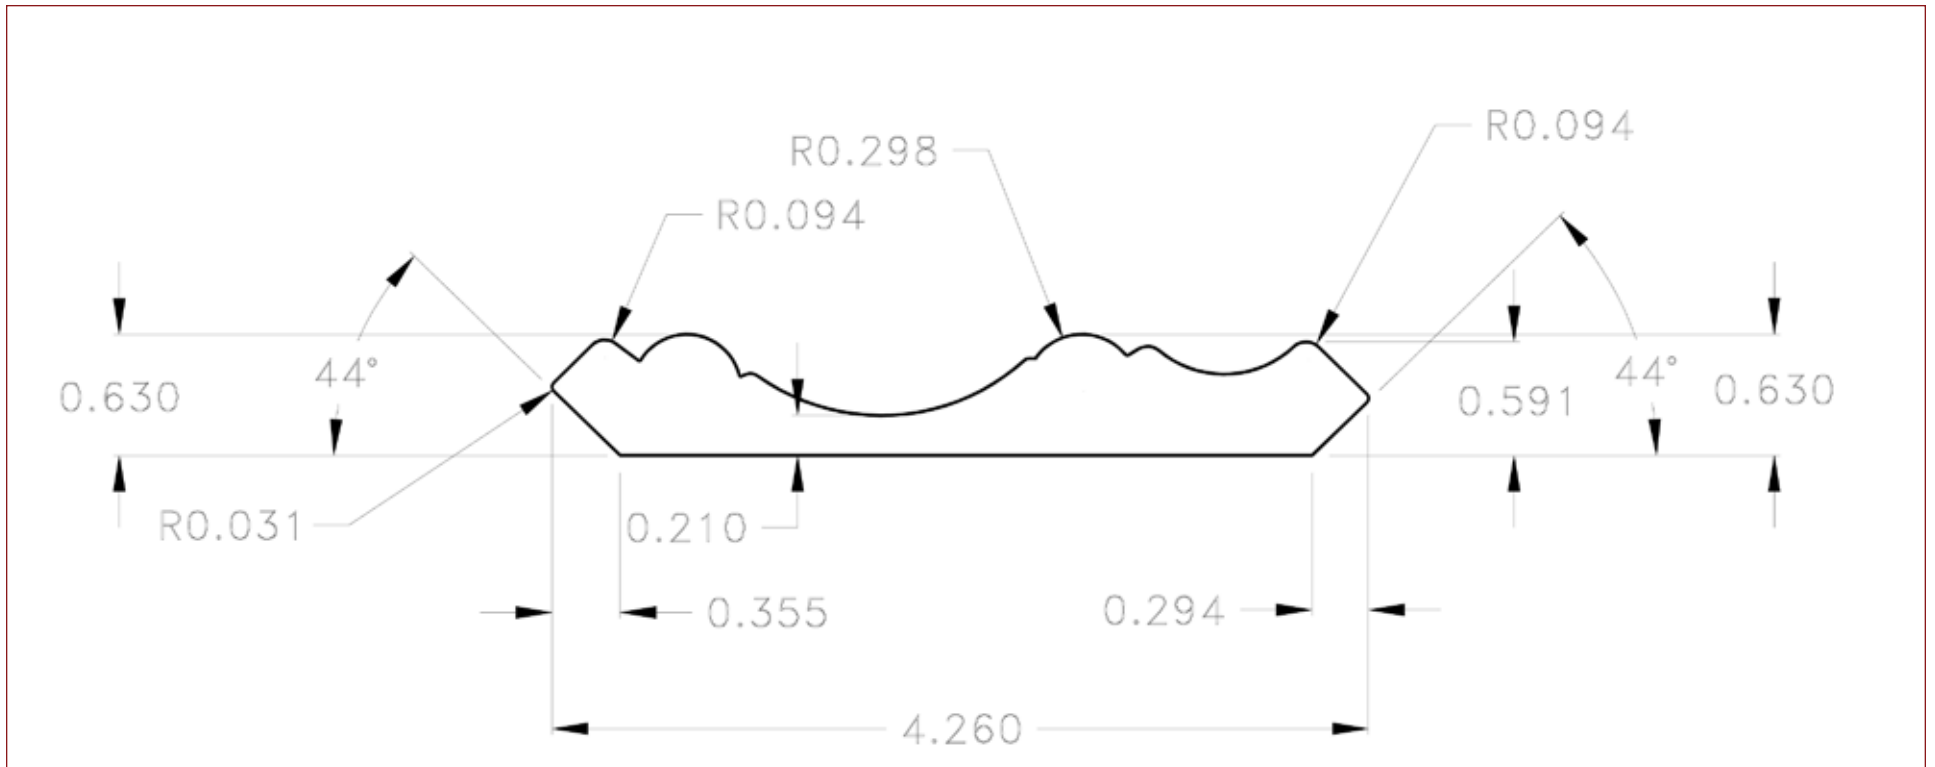

Pro-Series

PROFILE COLLECTION

PS4074CR Crown

Princeton Forest Products • 54 Governor Dukakis Drive • P.O. Box 116
Orange, MA 01364 • www.princetonforestproducts.com • 800-504-8044

Pro-Series

PROFILE COLLECTION