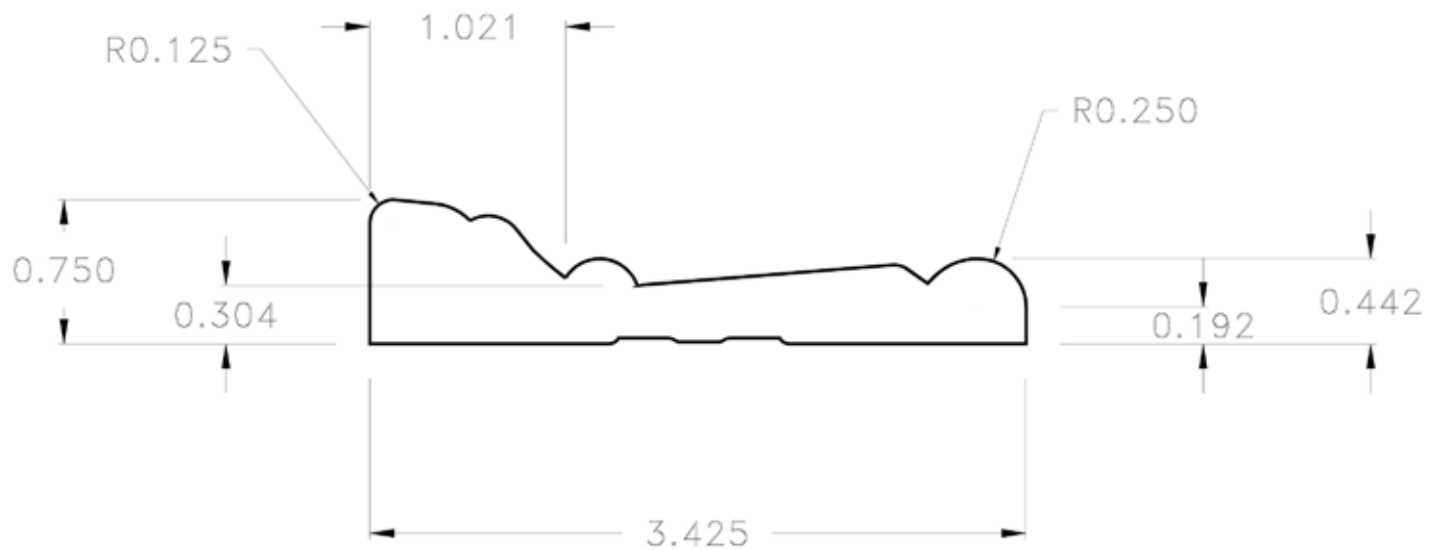

Pro-Series

PROFILE COLLECTION

PS190CS Casing

Princeton Forest Products • 54 Governor Dukakis Drive • P.O. Box 116
Orange, MA 01364 • www.princetonforestproducts.com • 800-504-8044

Pro-Series

PROFILE COLLECTION