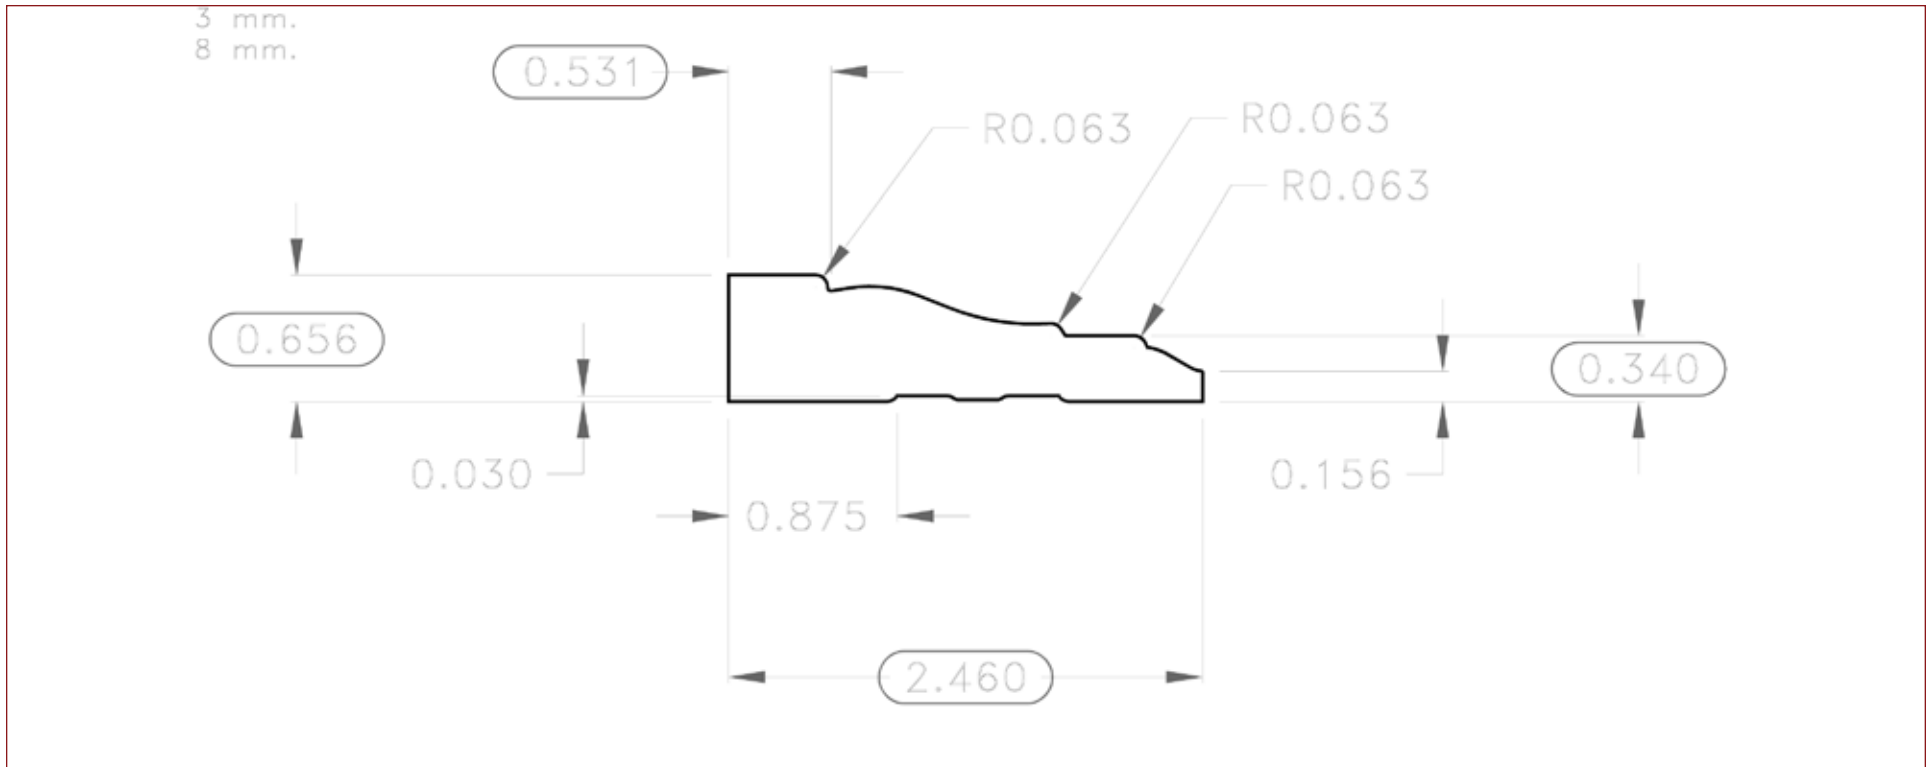

Pro-Series

PROFILE COLLECTION

PS4070CS Casing

Princeton Forest Products • 54 Governor Dukakis Drive • P.O. Box 116
Orange, MA 01364 • www.princetonforestproducts.com • 800-504-8044

Pro-Series

PROFILE COLLECTION