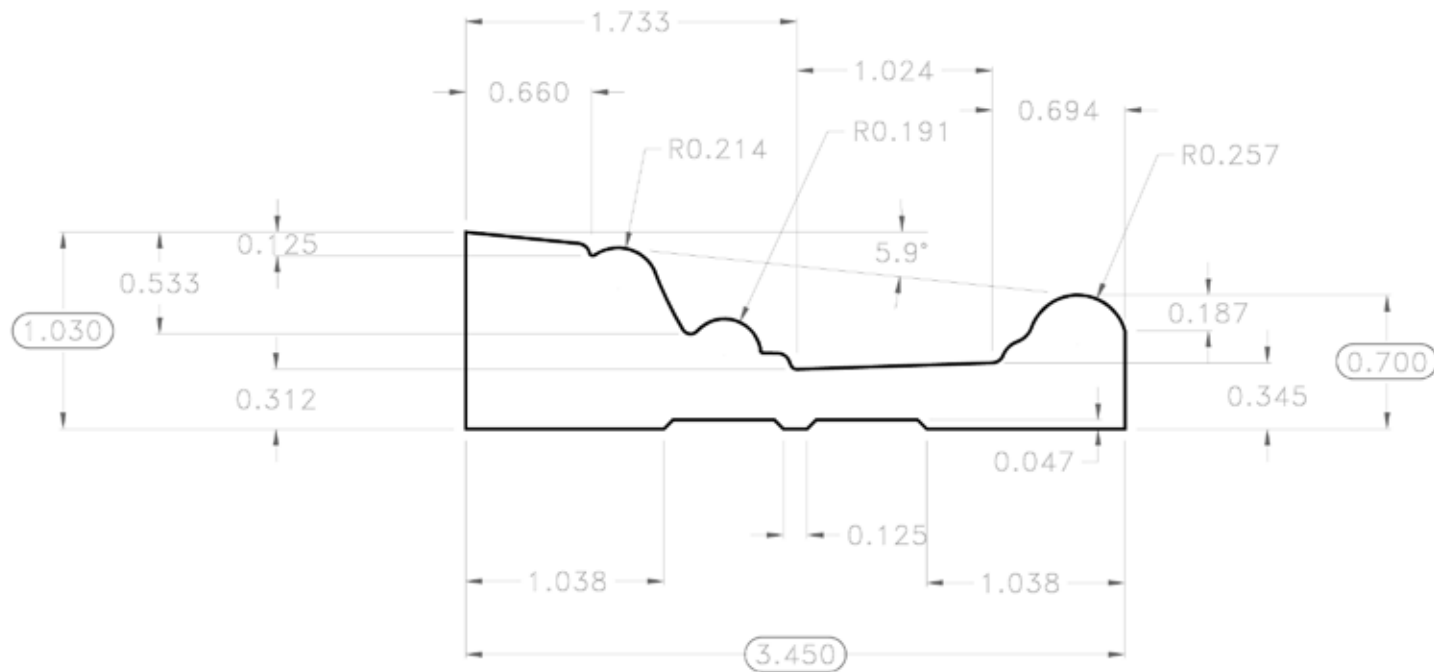

Pro-Series

PROFILE COLLECTION

PS120CS Casing

32