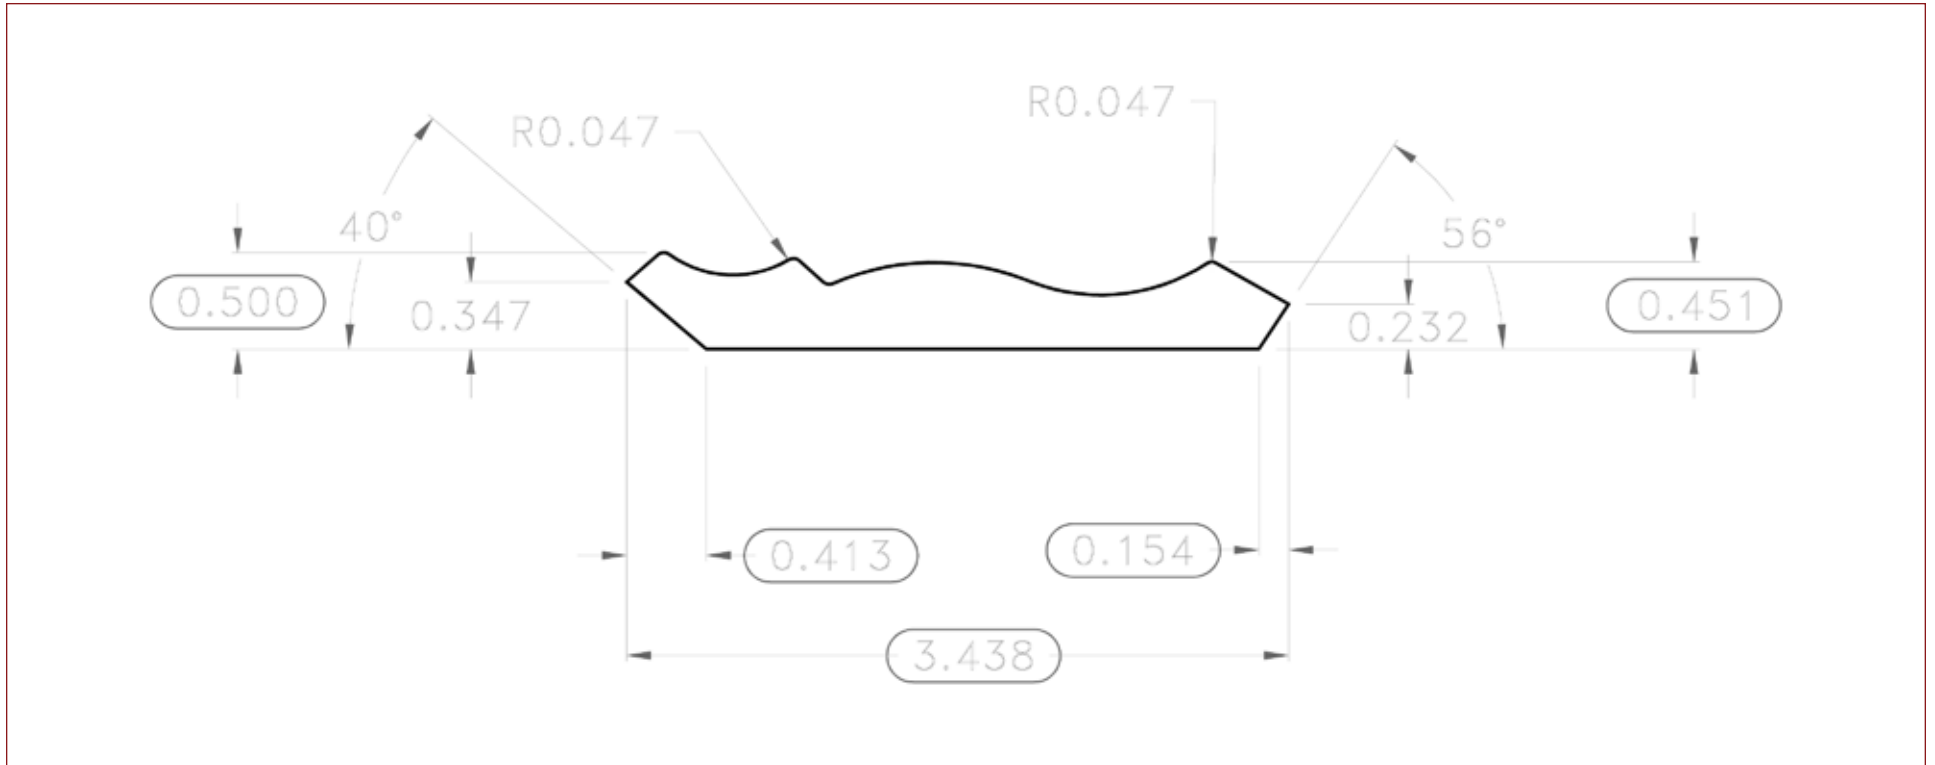

Pro-Series

PROFILE COLLECTION

PS4062CR Crown

Princeton Forest Products • 54 Governor Dukakis Drive • P.O. Box 116
Orange, MA 01364 • www.princetonforestproducts.com • 800-504-8044