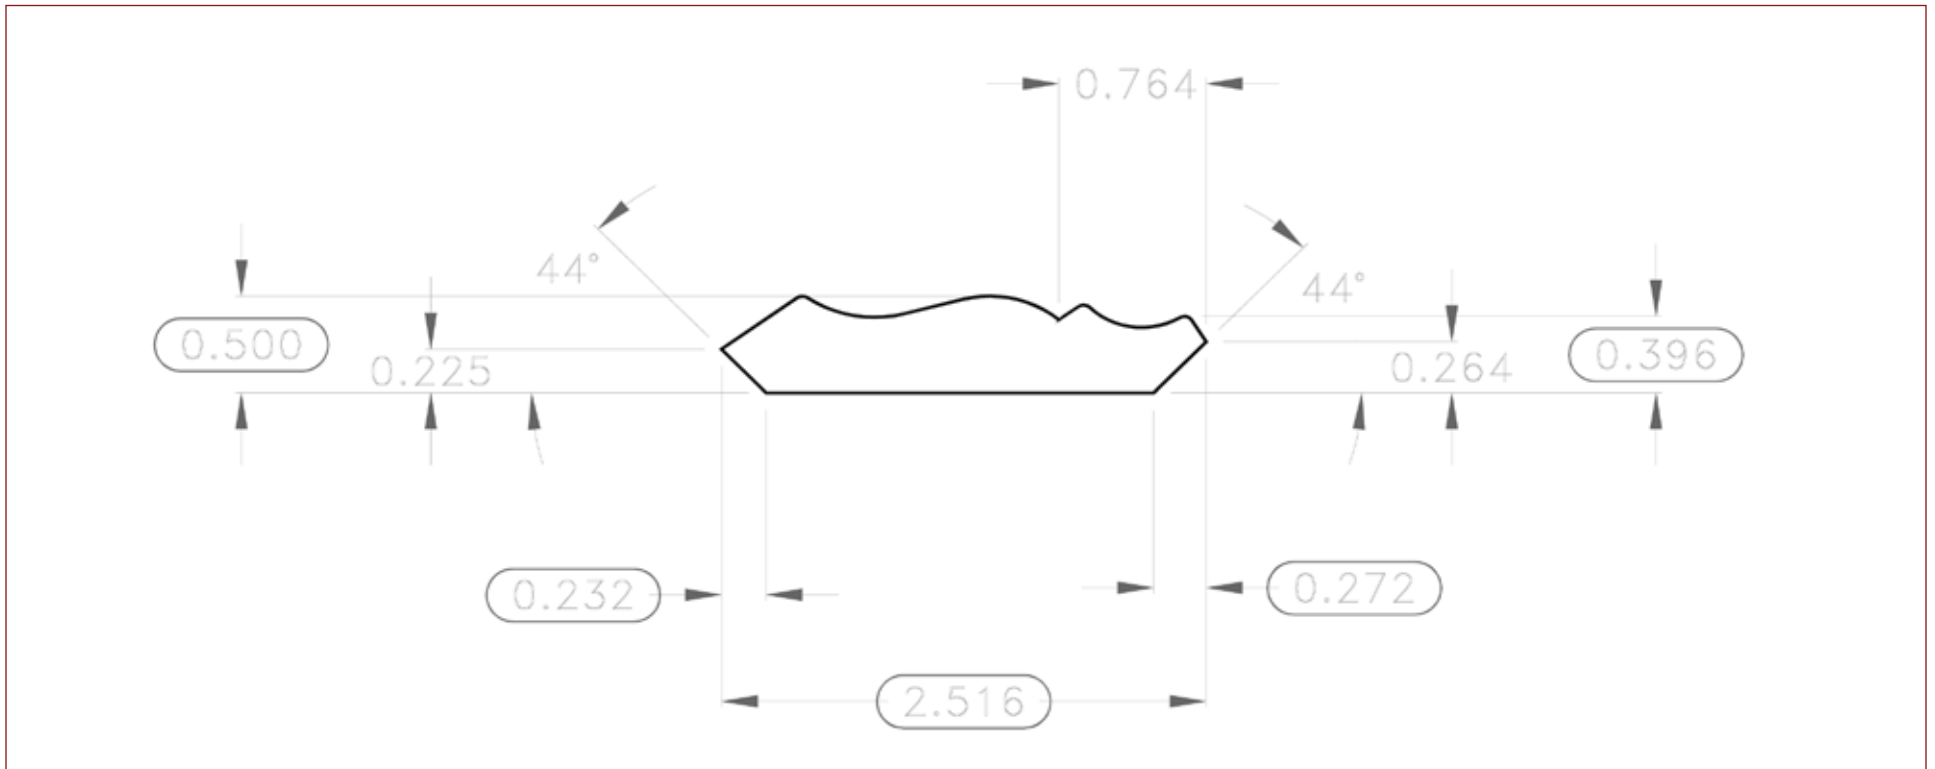

Pro-Series

PROFILE COLLECTION

PS4031CR Crown

Princeton Forest Products • 54 Governor Dukakis Drive • P.O. Box 116
Orange, MA 01364 • www.princetonforestproducts.com • 800-504-8044

Pro-Series

PROFILE COLLECTION