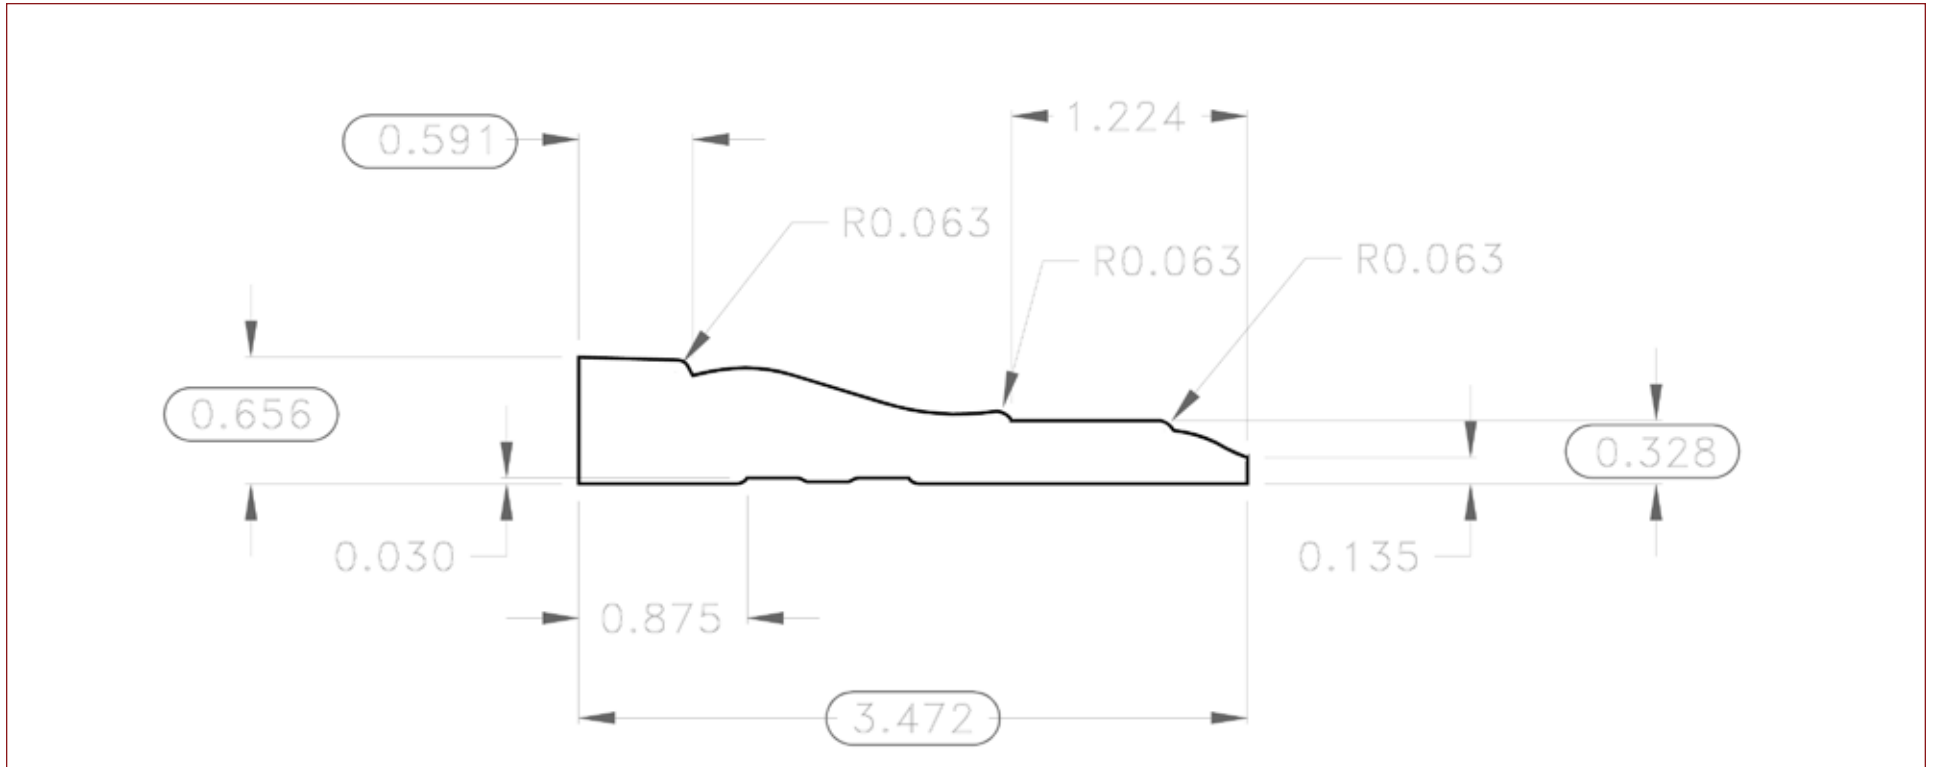

Pro-Series

PROFILE COLLECTION

PS4082CS Casing

Princeton Forest Products • 54 Governor Dukakis Drive • P.O. Box 116
Orange, MA 01364 • www.princetonforestproducts.com • 800-504-8044