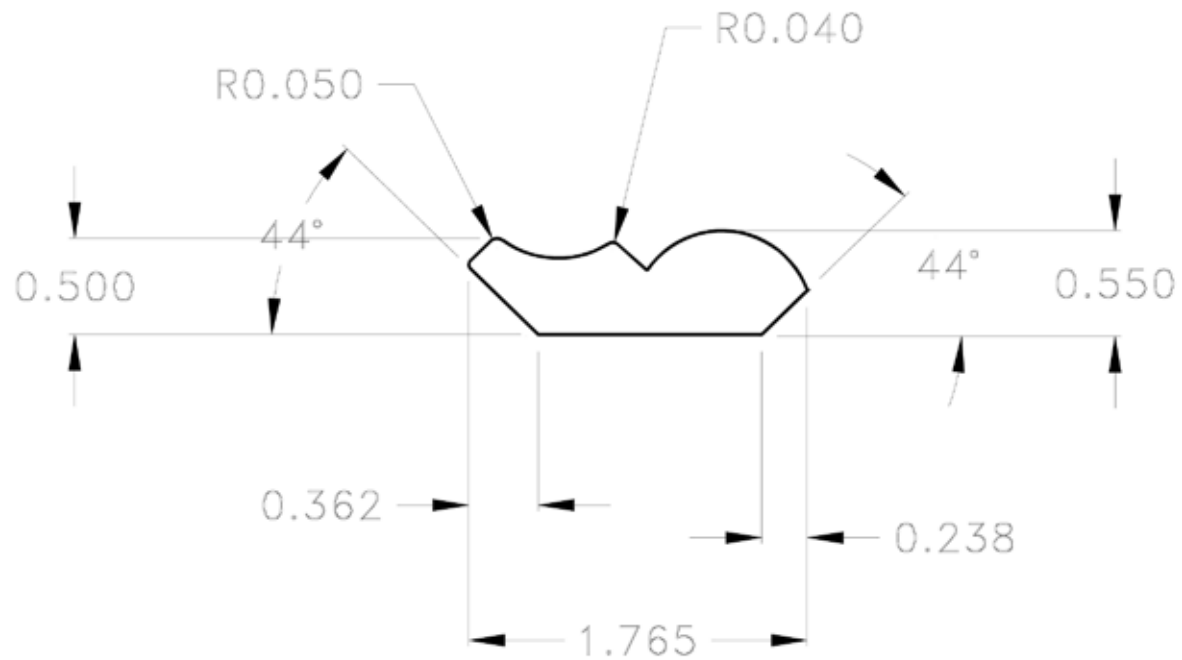

Pro-Series

PROFILE COLLECTION

PS4028BED Bed Mold

Princeton Forest Products • 54 Governor Dukakis Drive • P.O. Box 116
Orange, MA 01364 • www.princetonforestproducts.com • 800-504-8044