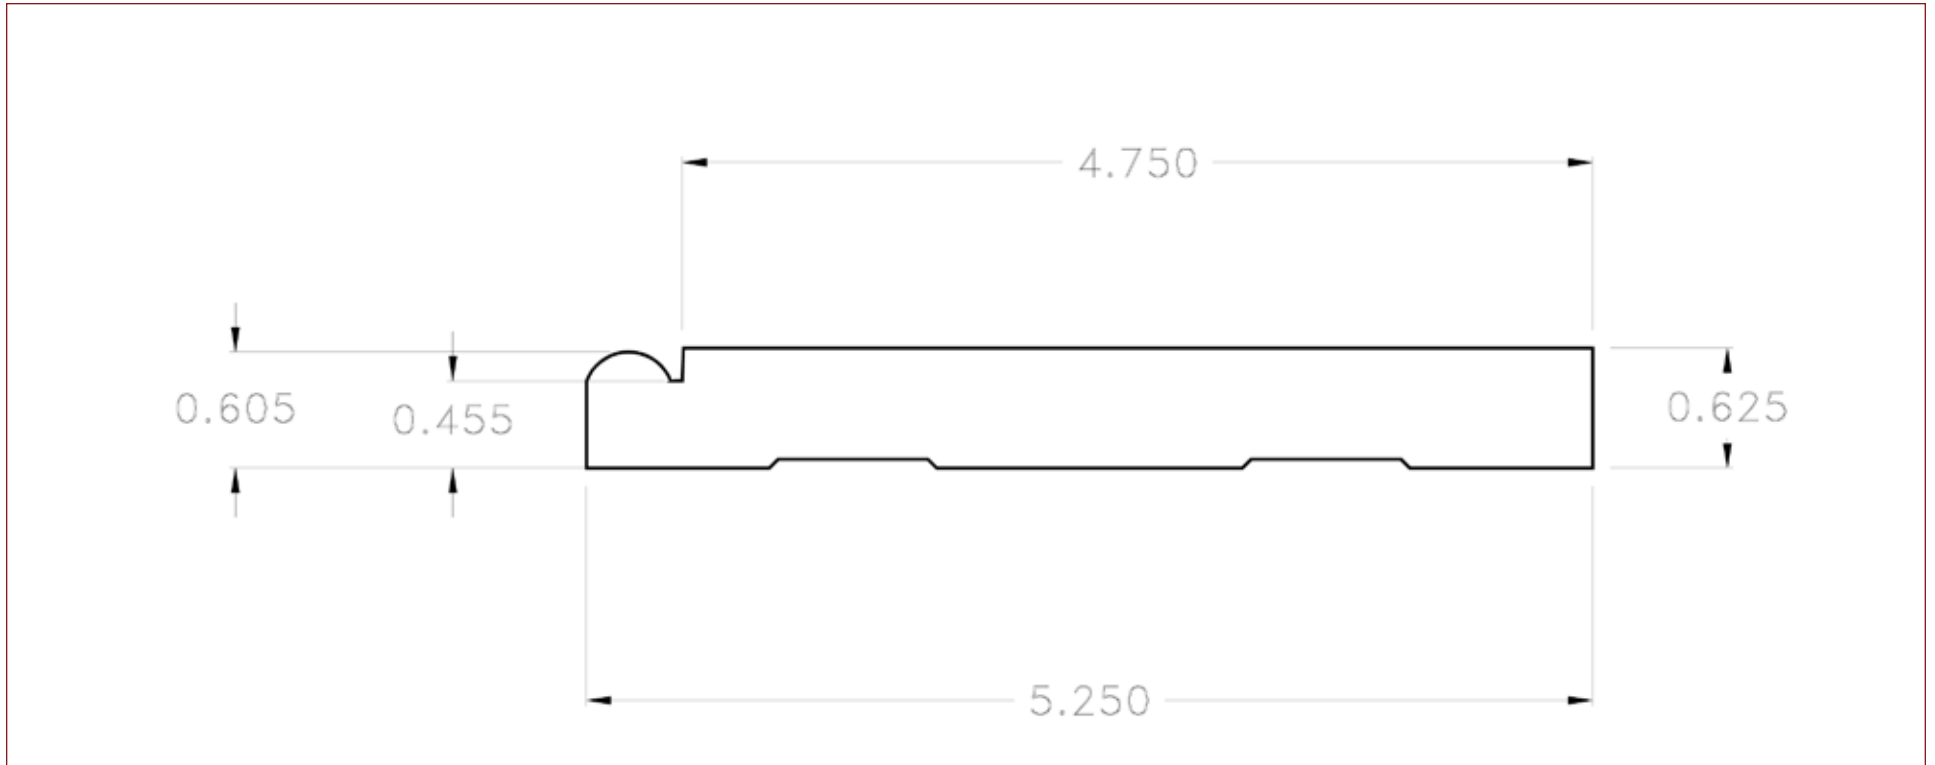

Pro-Series

PROFILE COLLECTION

PS678CS Casing

Princeton Forest Products • 54 Governor Dukakis Drive • P.O. Box 116
Orange, MA 01364 • www.princetonforestproducts.com • 800-504-8044