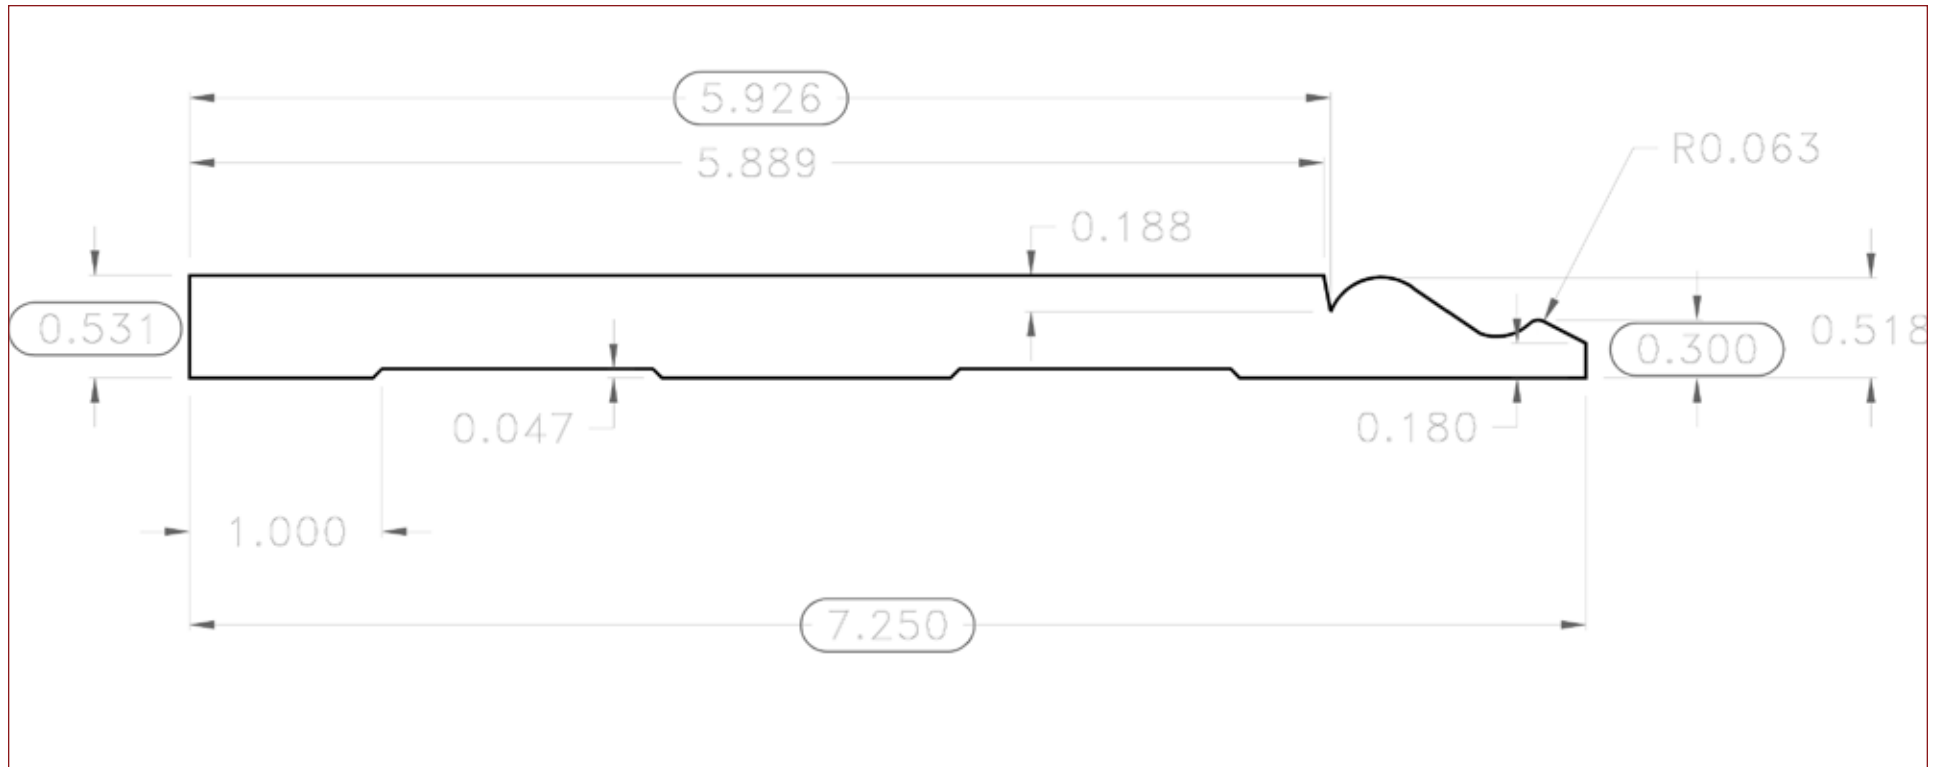

PS4078BS Base

Princeton Forest Products • 54 Governor Dukakis Drive • P.O. Box 116
Orange, MA 01364 • www.princetonforestproducts.com • 800-504-8044

Pro-Series

PROFILE COLLECTION

PS4077BS Base

5

Pro-Series

PROFILE COLLECTION