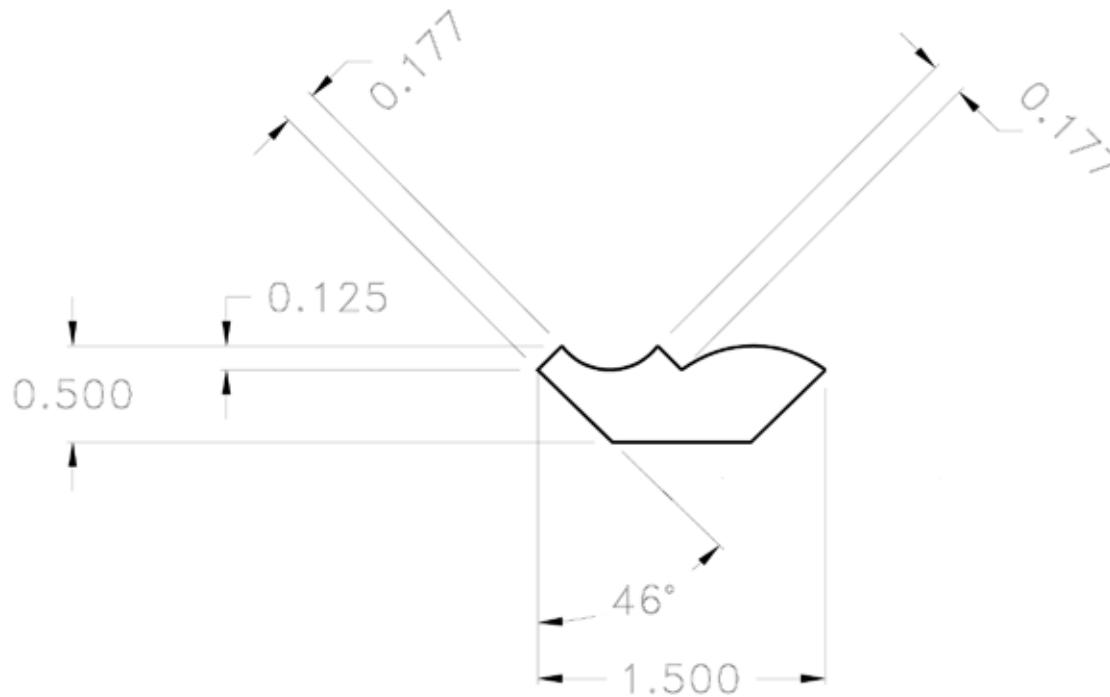

Pro-Series

PROFILE COLLECTION

PS380BED Bed Mold

Princeton Forest Products • 54 Governor Dukakis Drive • P.O. Box 116
Orange, MA 01364 • www.princetonforestproducts.com • 800-504-8044