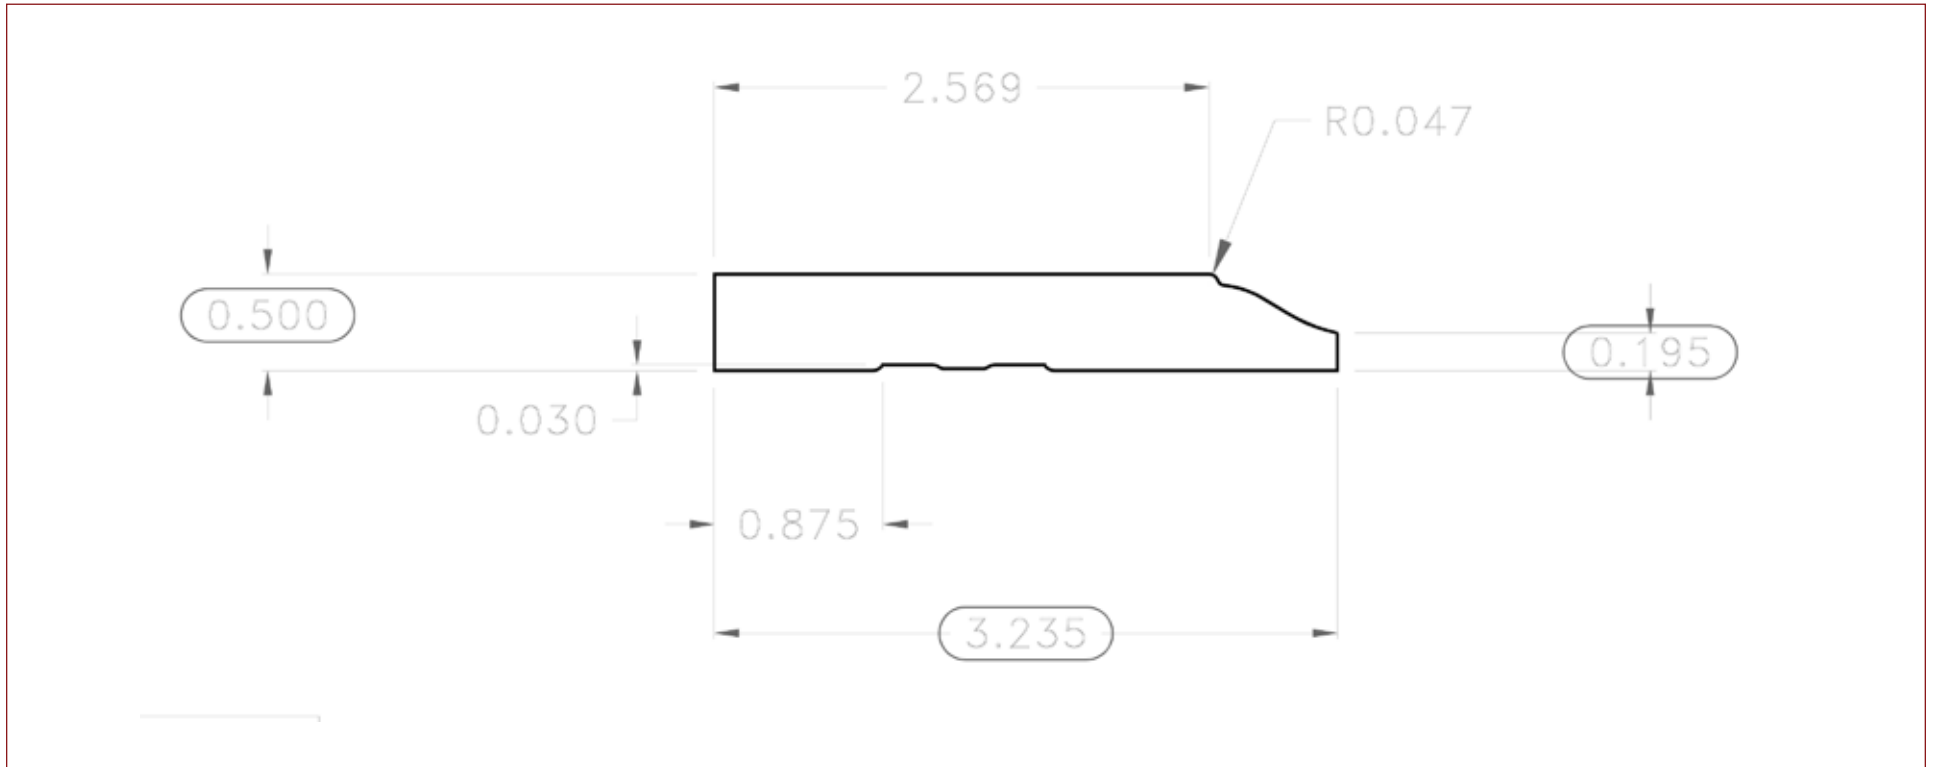

Pro-Series

PROFILE COLLECTION

PS4075BS Base

Princeton Forest Products • 54 Governor Dukakis Drive • P.O. Box 116
Orange, MA 01364 • www.princetonforestproducts.com • 800-504-8044