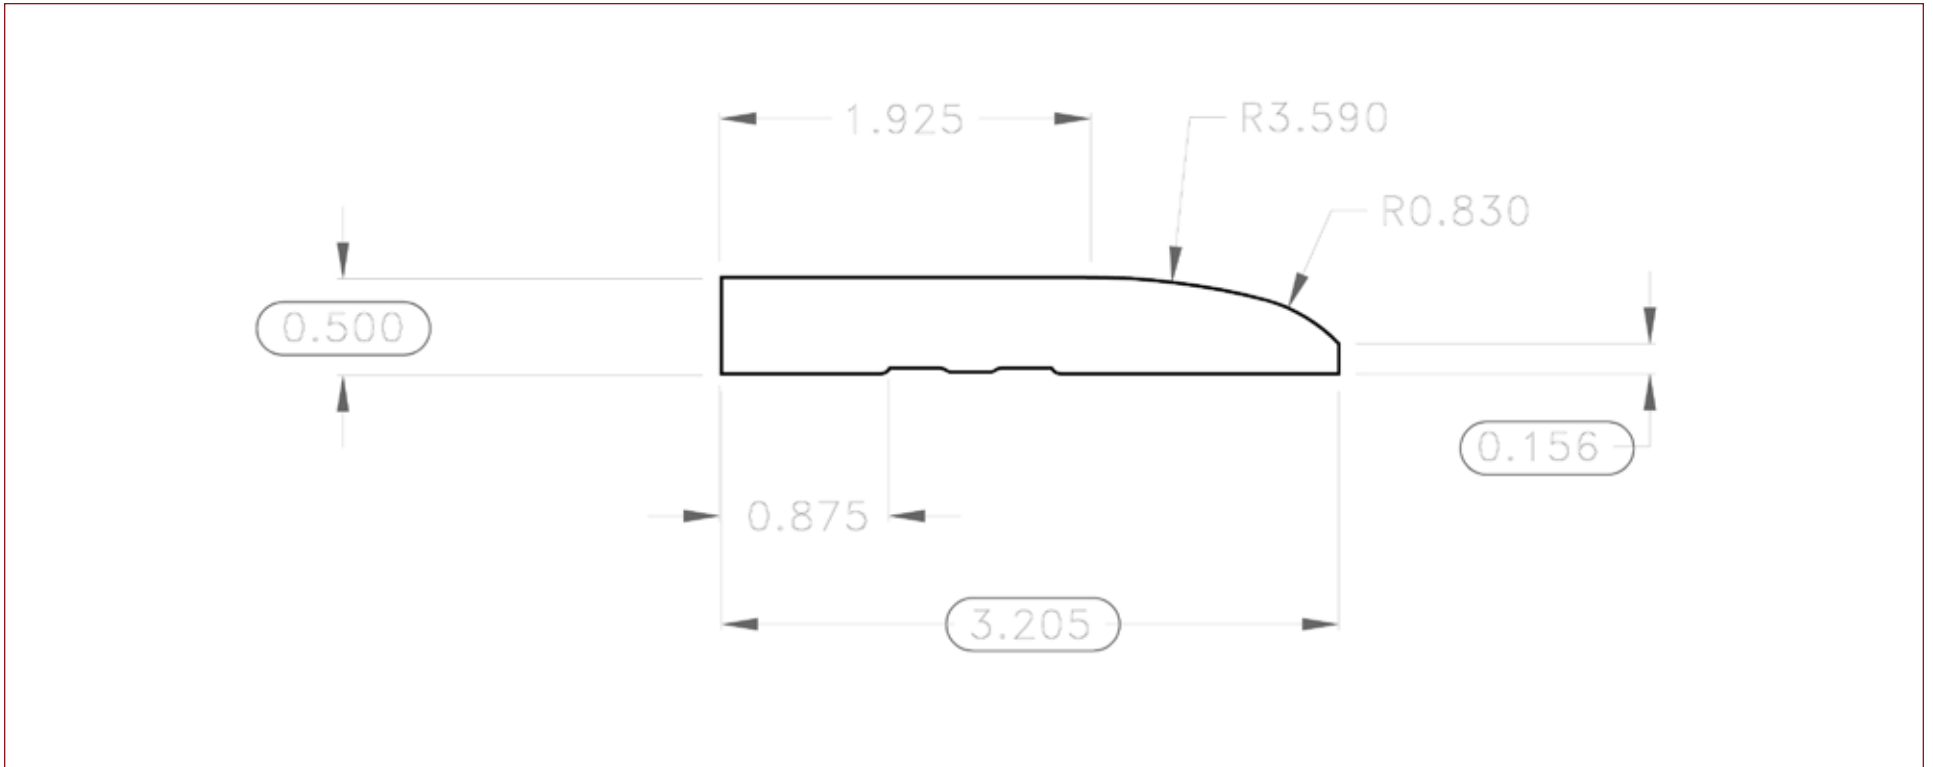

Pro-Series

PROFILE COLLECTION

PS4075BS Base

Princeton Forest Products • 54 Governor Dukakis Drive • P.O. Box 116
Orange, MA 01364 • www.princetonforestproducts.com • 800-504-8044

Pro-Series

PROFILE COLLECTION