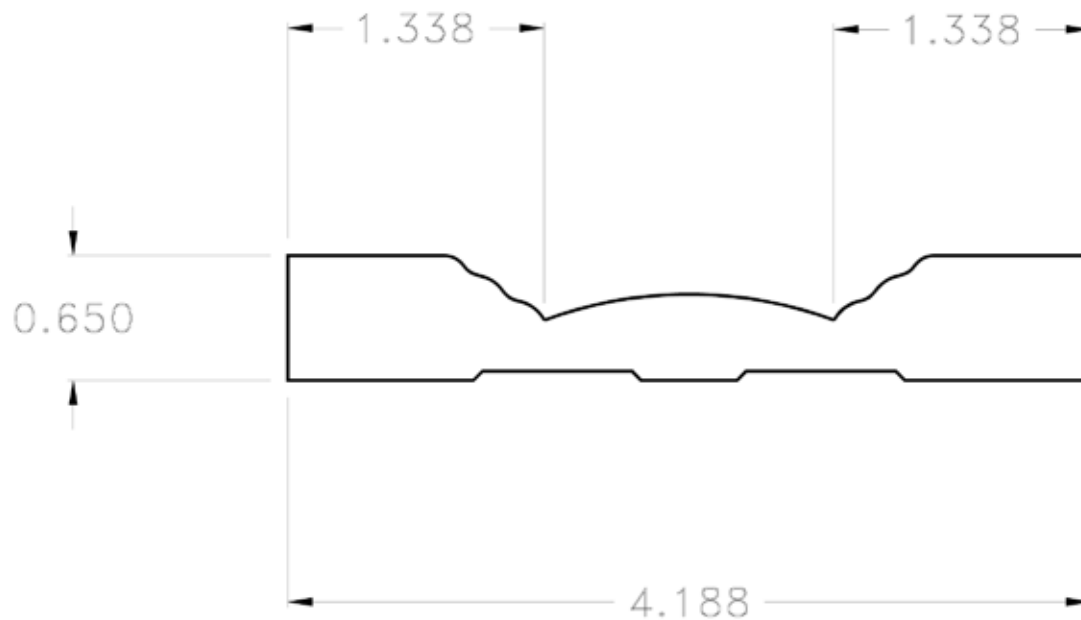

Pro-Series

PROFILE COLLECTION

PS4027CS Casing

Princeton Forest Products • 54 Governor Dukakis Drive • P.O. Box 116
Orange, MA 01364 • www.princetonforestproducts.com • 800-504-8044

Pro-Series

PROFILE COLLECTION