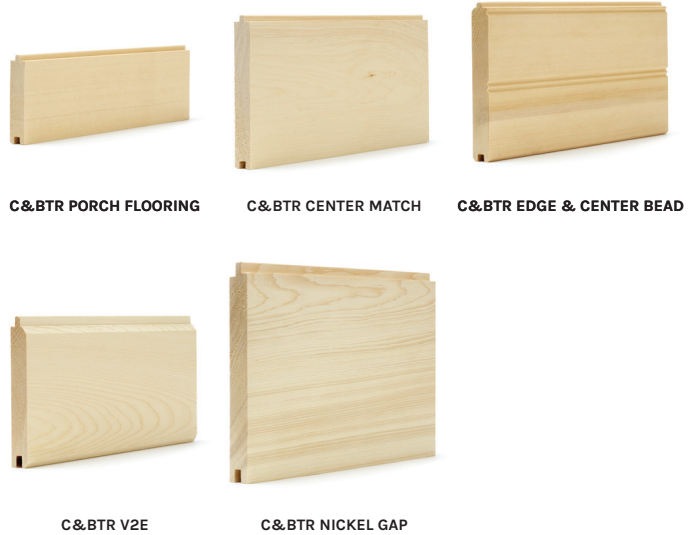

C&BTR BEVEL SIDING

C&BTR BEVEL SIDING

Trim

1" C&BTR S4S TRIM BOARDS
3", 4", 6", 8", 10", 12"

5/4" C&BTR TRIM BOARDS
4", 6", 8", 10", 12"

2" C&BTR S4S 8", 10", 12"

1" KNOTTY S1S2E TRIM BOARDS
4", 6", 8", 10", 12"

KNOTTY S4SEE 2" x 8"

1" C&BTR S4S TRIM BOARDS

5/4" C&BTR TRIM BOARDS

2" C&BTR S4S

1" KNOTTY S1S2E TRIM BOARDS

2" KNOTTY S4SEE

Patterns

C&BTR PORCH FLOORING 1" x 4"

C&BTR CENTER MATCH 1" x 6"

C&BTR EDGE & CENTER BEAD 1" x 6"

C&BTR V2E 1" x 6"

C&BTR NICKEL GAP 1" x 6", 8"

Handrails, posts, balusters

C&BTR BALUSTER 2" x 2"

KNOTTY BALUSTER 2" x 2"

C&BTR POST 4" x 4"