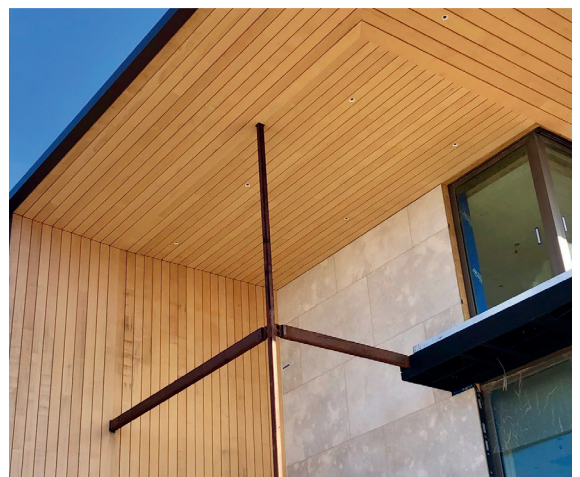

Naturally beautiful. Naturally durable.

UNIQUENESS

- > Exclusive wood species for projects with unique character
- > A uniform, warm yellow that, without any finish, gradually changes into a silver-grey hue
- > Extra-fine grain that provides a smooth, luxurious touch without splinters
- > Free from pitch and resin; no extractive bleeding unlike other wood products

DURABILITY

- > The hardest in the softwood family
- > 66% harder than traditional Western Red Cedar
- > Exceptional working properties; can be worked by hand or easily machined
- > Holds well to paint, stains, glue, and other types of finishes
- > Naturally decay resistant and impervious to most insect attacks
- > Natural extractives that make it decay resistant are aromatic when cut

SAFETY

- > Wood without the worry: safe to be used indoors and outdoors at home
- > Zero added chemicals, preservatives, pesticides, or active ingredients
- > Splinter resistant

LOCALLY MADE

- > 100% made in North America
- > Mature and stable: no offshore juvenile wood